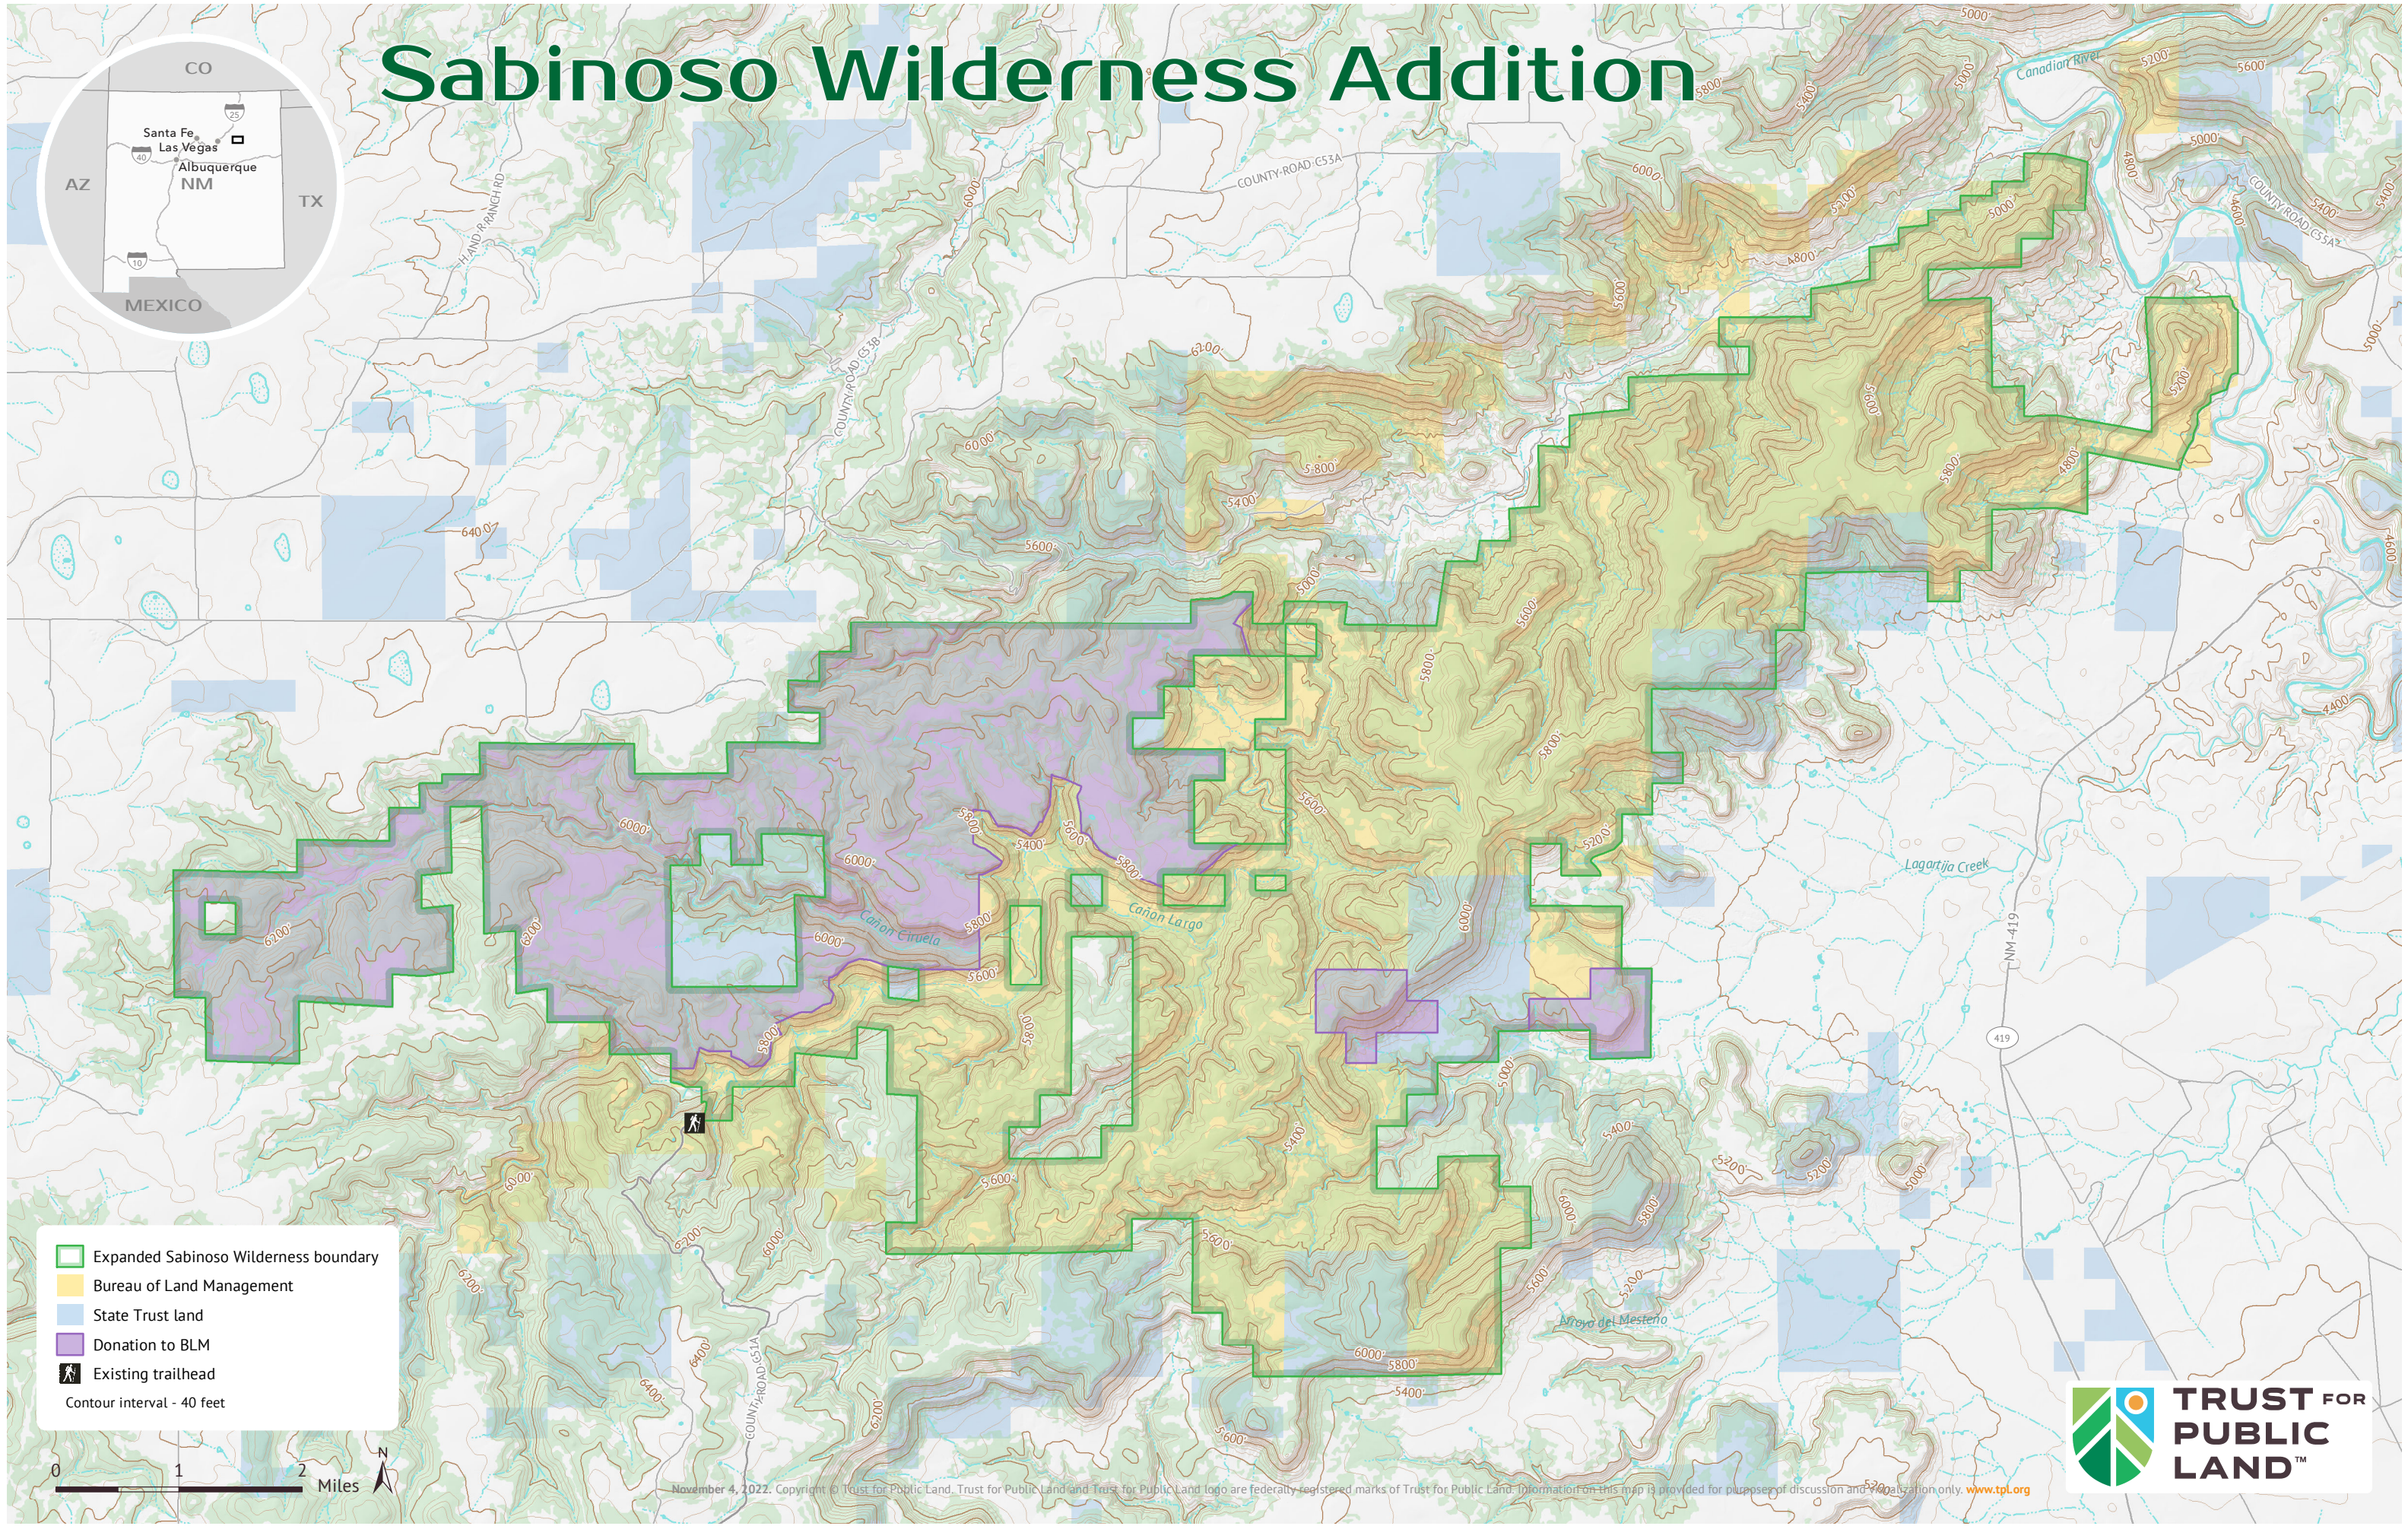

Sabinoso Wilderness Addition

- Expanded Sabinoso Wilderness boundary
 - Bureau of Land Management
 - State Trust land
 - Donation to BLM
 - Existing trailhead
- Contour interval - 40 feet