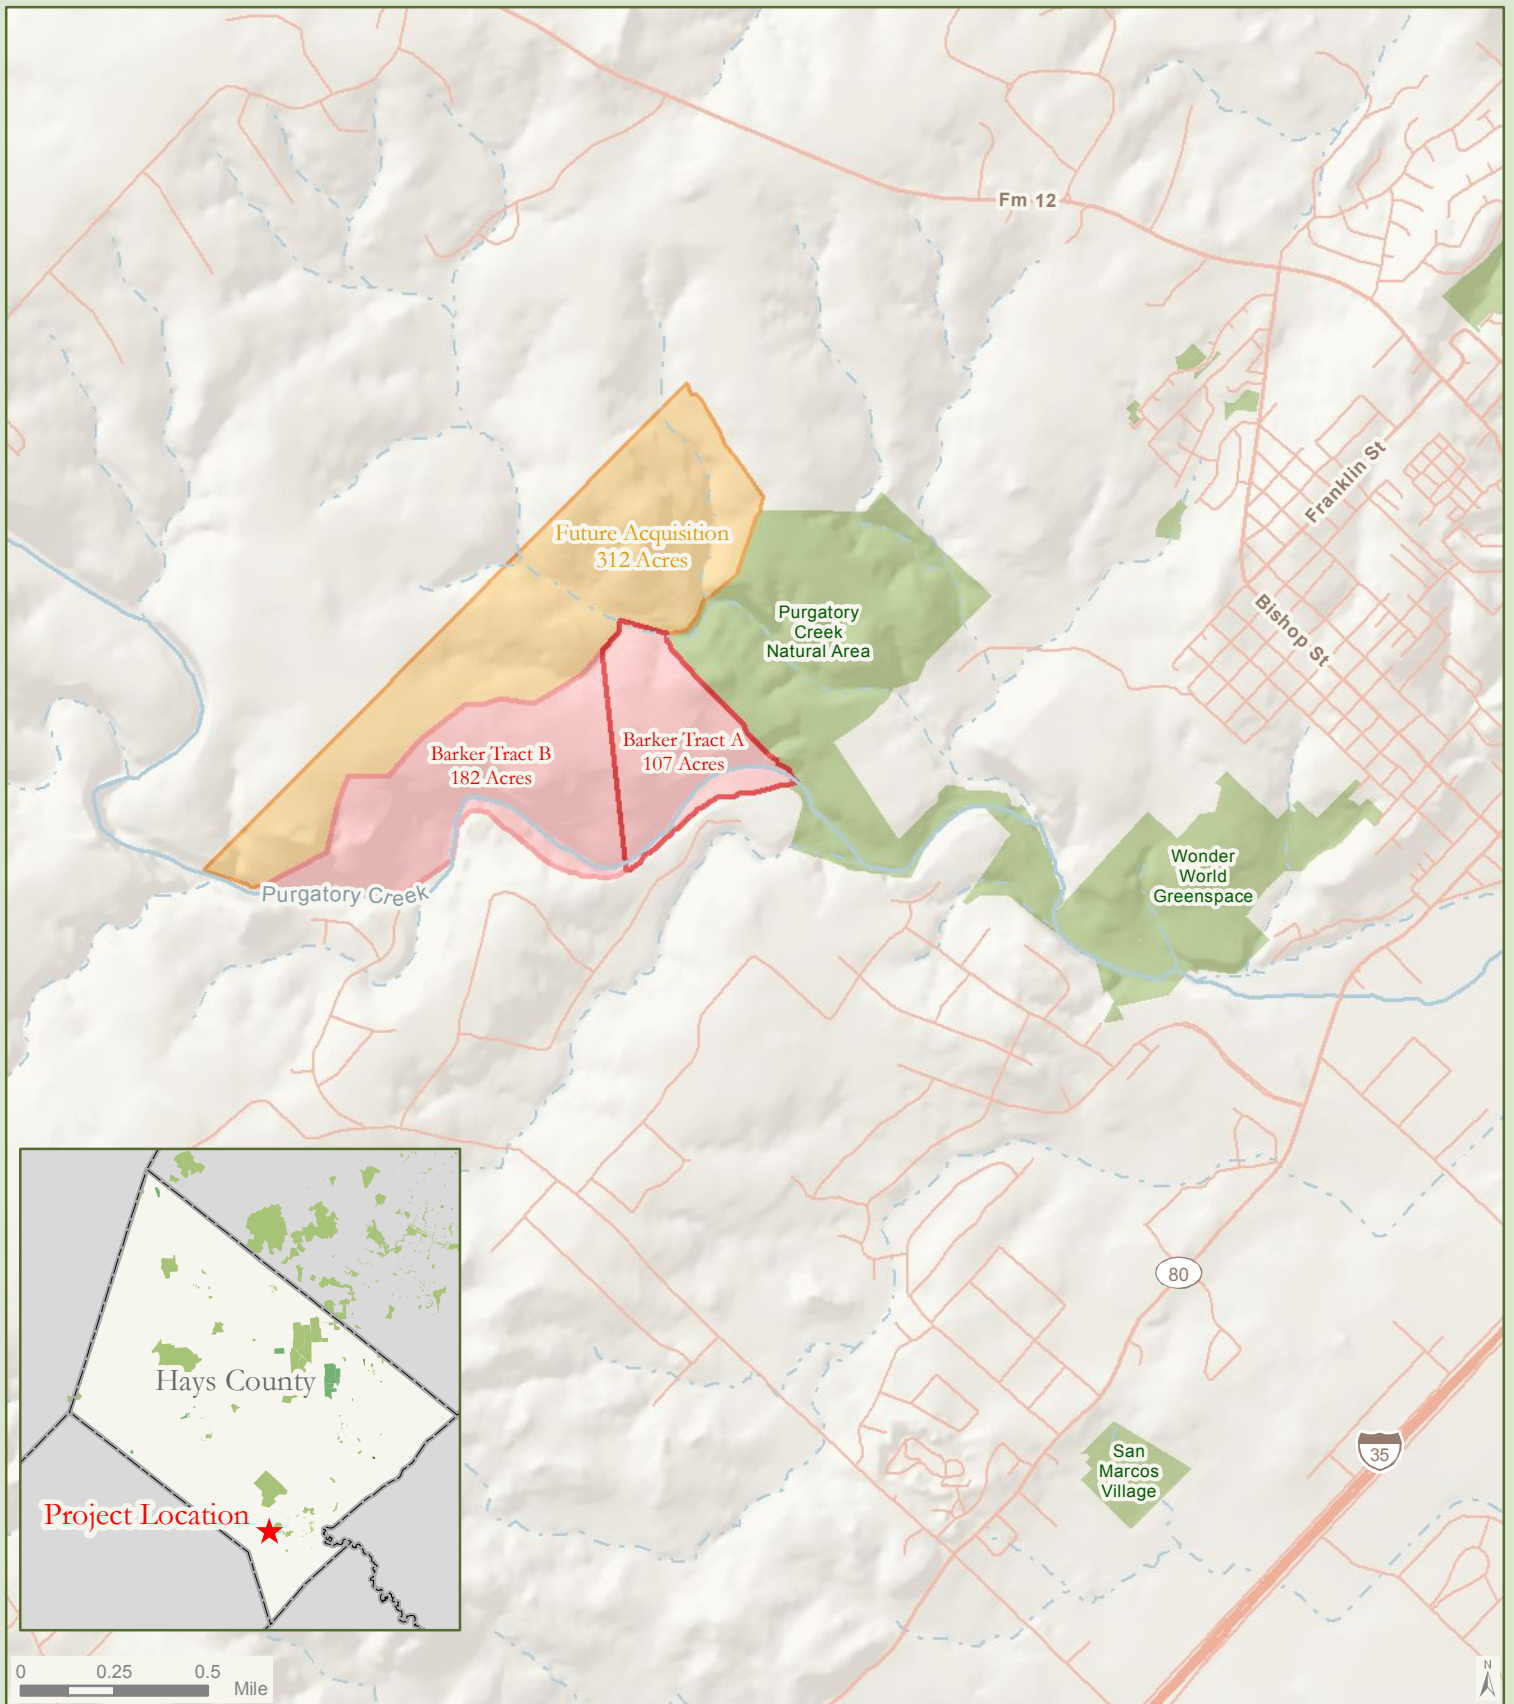

PURGATORY CREEK NATURAL AREA EXPANSION

HAYS COUNTY, TX

0 0.25 0.5 Mile

Barker Tract	— River / Stream
Tract A	— Intermittent Stream
Tract B	
Future Acquisition	
Parks and Open Space	