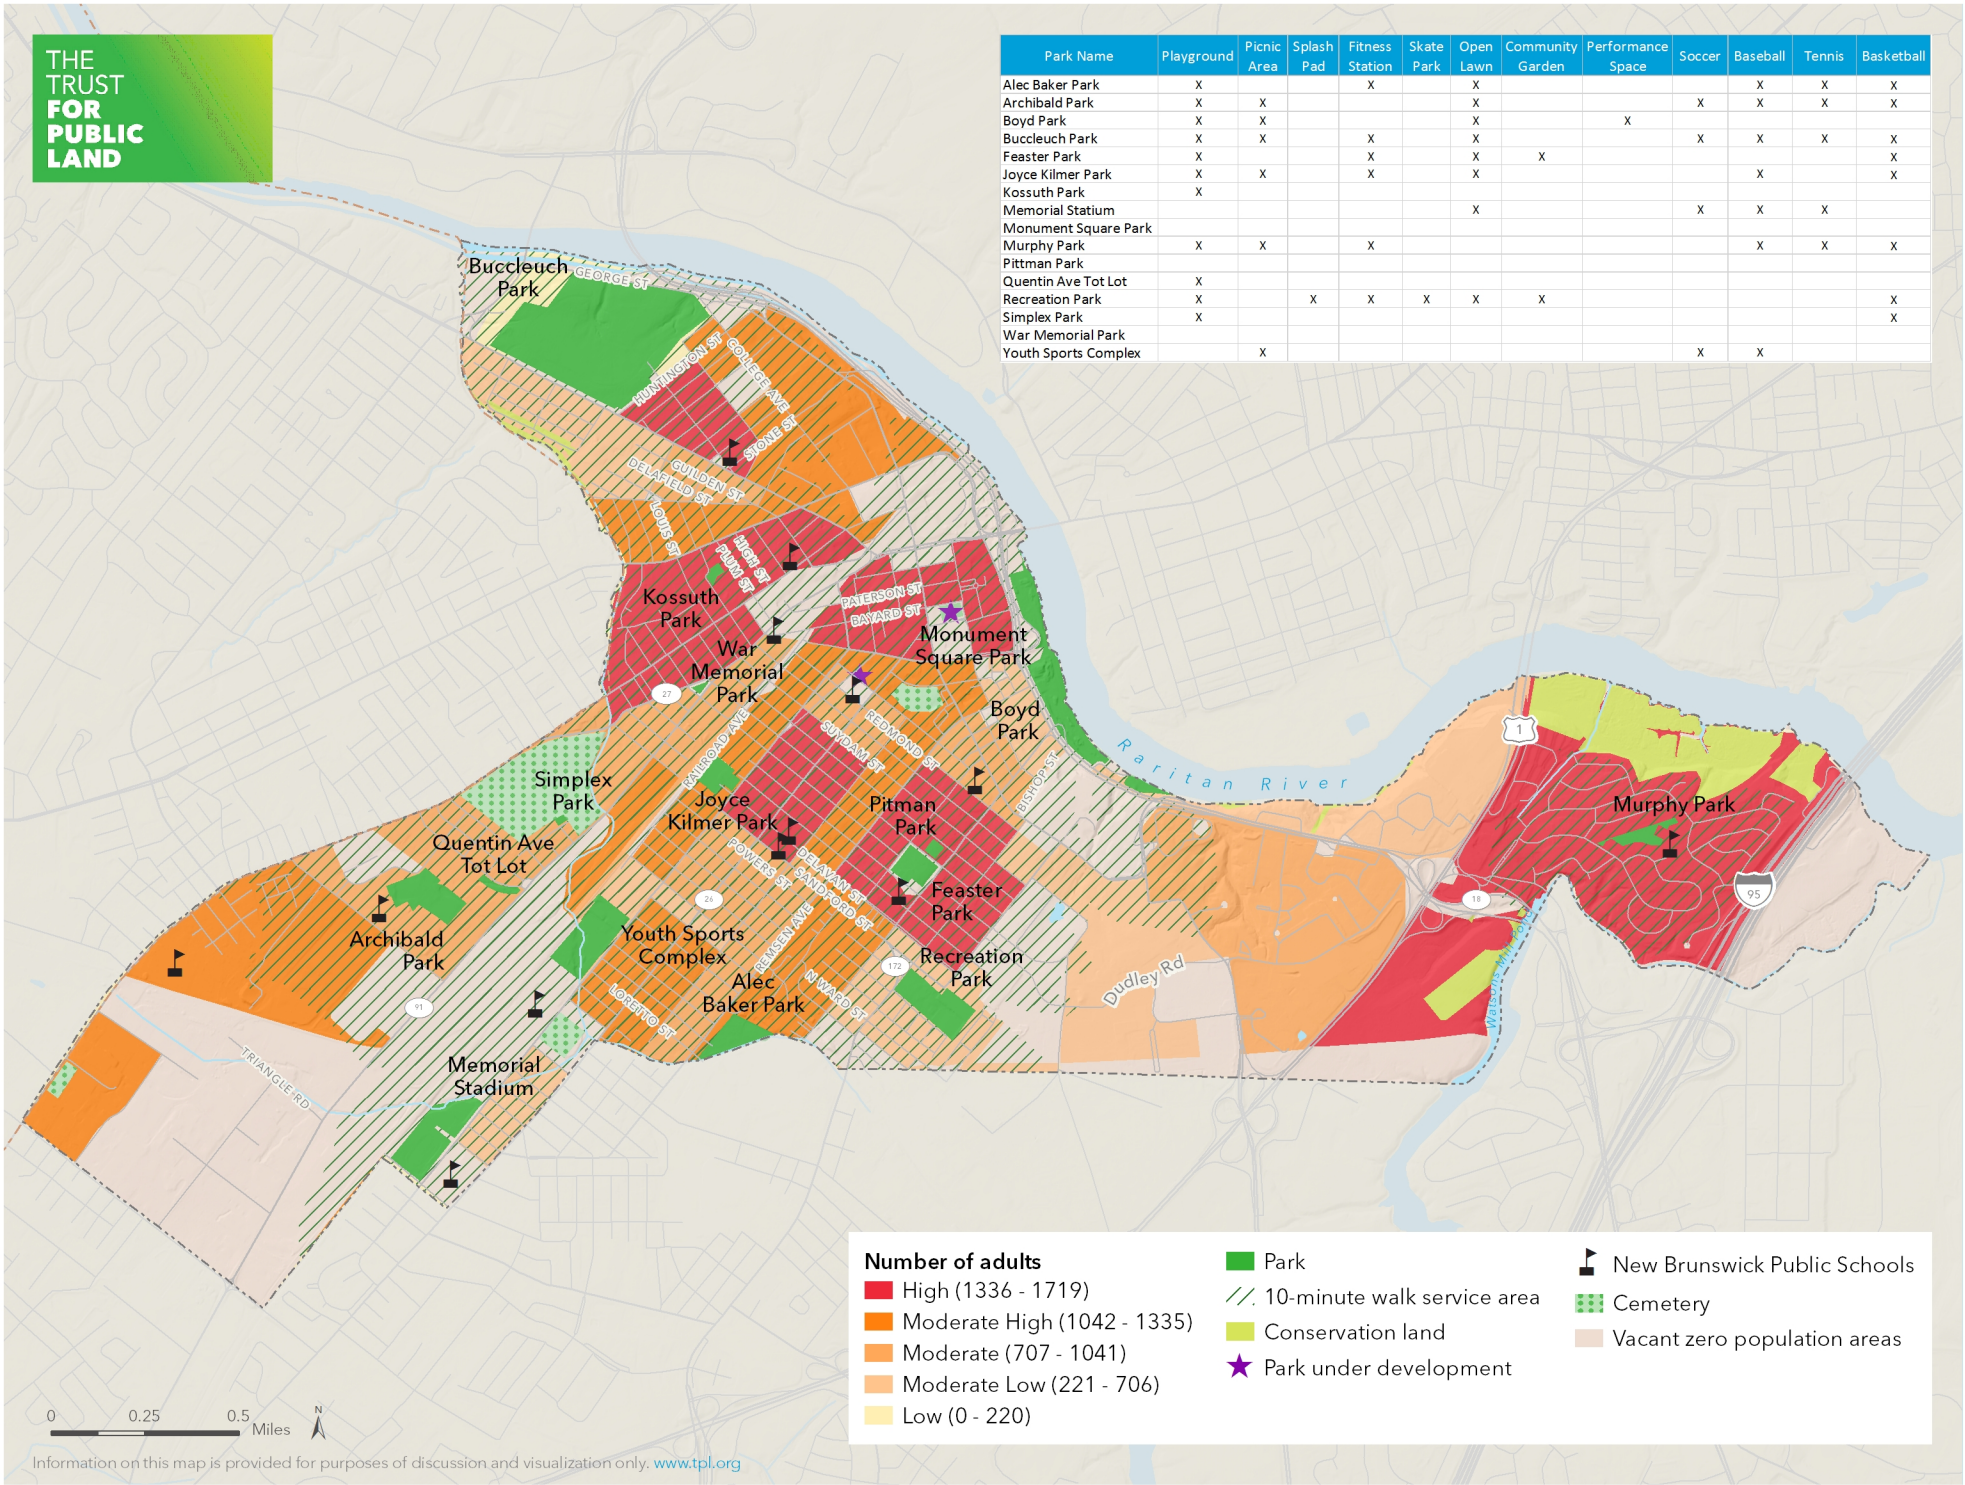

THE TRUST FOR PUBLIC LAND

Park Name	Playground	Picnic Area	Splash Pad	Fitness Station	Skate Park	Open Lawn	Community Garden	Performance Space	Soccer	Baseball	Tennis	Basketball
Alec Baker Park	X			X		X				X	X	X
Archibald Park	X	X				X			X	X	X	X
Boyd Park	X	X				X		X				
Buccleuch Park	X	X		X		X			X	X	X	X
Feaster Park	X			X		X	X					X
Joyce Kilmer Park	X	X		X		X				X		X
Kossuth Park	X											
Memorial Stadium						X			X	X	X	
Monument Square Park										X	X	X
Murphy Park	X	X		X						X	X	X
Pittman Park												
Quentin Ave Tot Lot	X											
Recreation Park	X		X	X	X	X	X					X
Simplex Park	X											X
War Memorial Park												
Youth Sports Complex		X							X	X		

Number of adults

- High (1336 - 1719)
- Moderate High (1042 - 1335)
- Moderate (707 - 1041)
- Moderate Low (221 - 706)
- Low (0 - 220)

- Park
- 10-minute walk service area
- Conservation land
- Park under development

- New Brunswick Public Schools
- Cemetery
- Vacant zero population areas

Information on this map is provided for purposes of discussion and visualization only. www.tpl.org