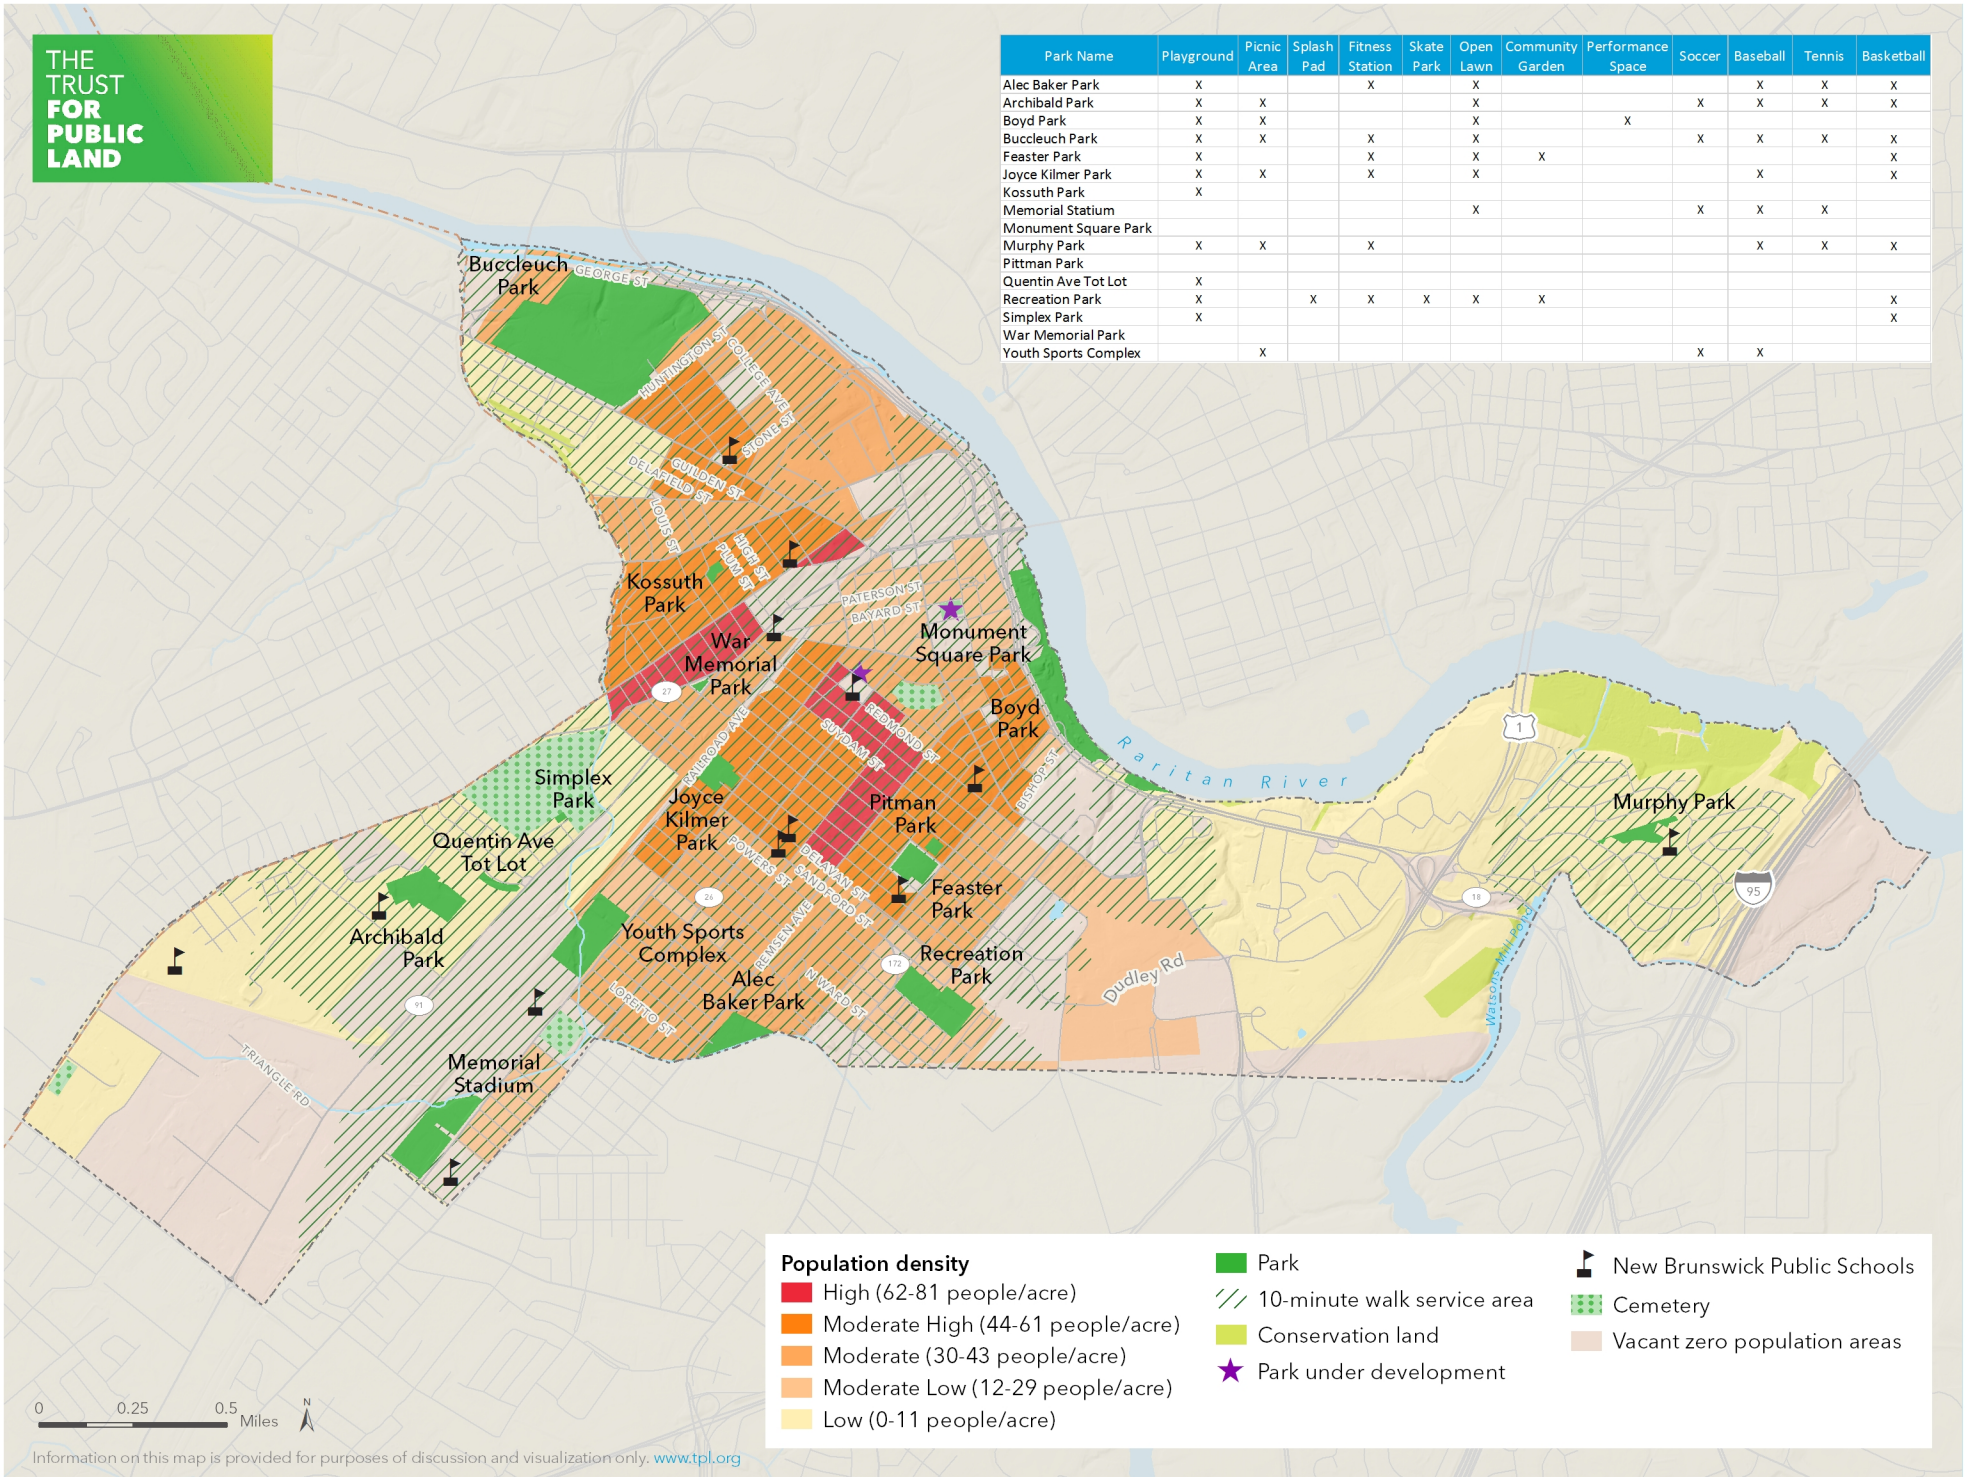

Number low income households*

- High (220 - 305)
- Moderate High (151 - 219)
- Moderate (99 - 150)
- Moderate Low (47 - 98)
- Low (0 - 46)

Park survey score

- High Score (4.05 - 4.75)
- Moderate Score (2.81 - 4.05)
- Low Score (2.08 - 2.81)
- Park
- 10-minute walk service area

Conservation land

- Park under development
- New Brunswick Public Schools
- Cemetery
- Vacant zero population areas

*Low income households represent the low 75% of New Brunswick's median household income (\$36,146).

THE TRUST FOR PUBLIC LAND

Park Name	Playground	Picnic Area	Splash Pad	Fitness Station	Skate Park	Open Lawn	Community Garden	Performance Space	Soccer	Baseball	Tennis	Basketball
Alec Baker Park	X			X		X				X	X	X
Archibald Park	X	X				X			X	X	X	X
Boyd Park	X	X				X		X				
Bucleuch Park	X	X		X		X			X	X	X	X
Feaster Park	X			X		X	X					X
Joyce Kilmer Park	X	X		X		X				X		X
Kossuth Park	X											
Memorial Stadium						X			X	X	X	
Monument Square Park												
Murphy Park	X	X		X						X	X	X
Pittman Park												
Quentin Ave Tot Lot	X											
Recreation Park	X		X	X	X	X	X					X
Simplex Park	X											X
War Memorial Park												
Youth Sports Complex		X							X	X		