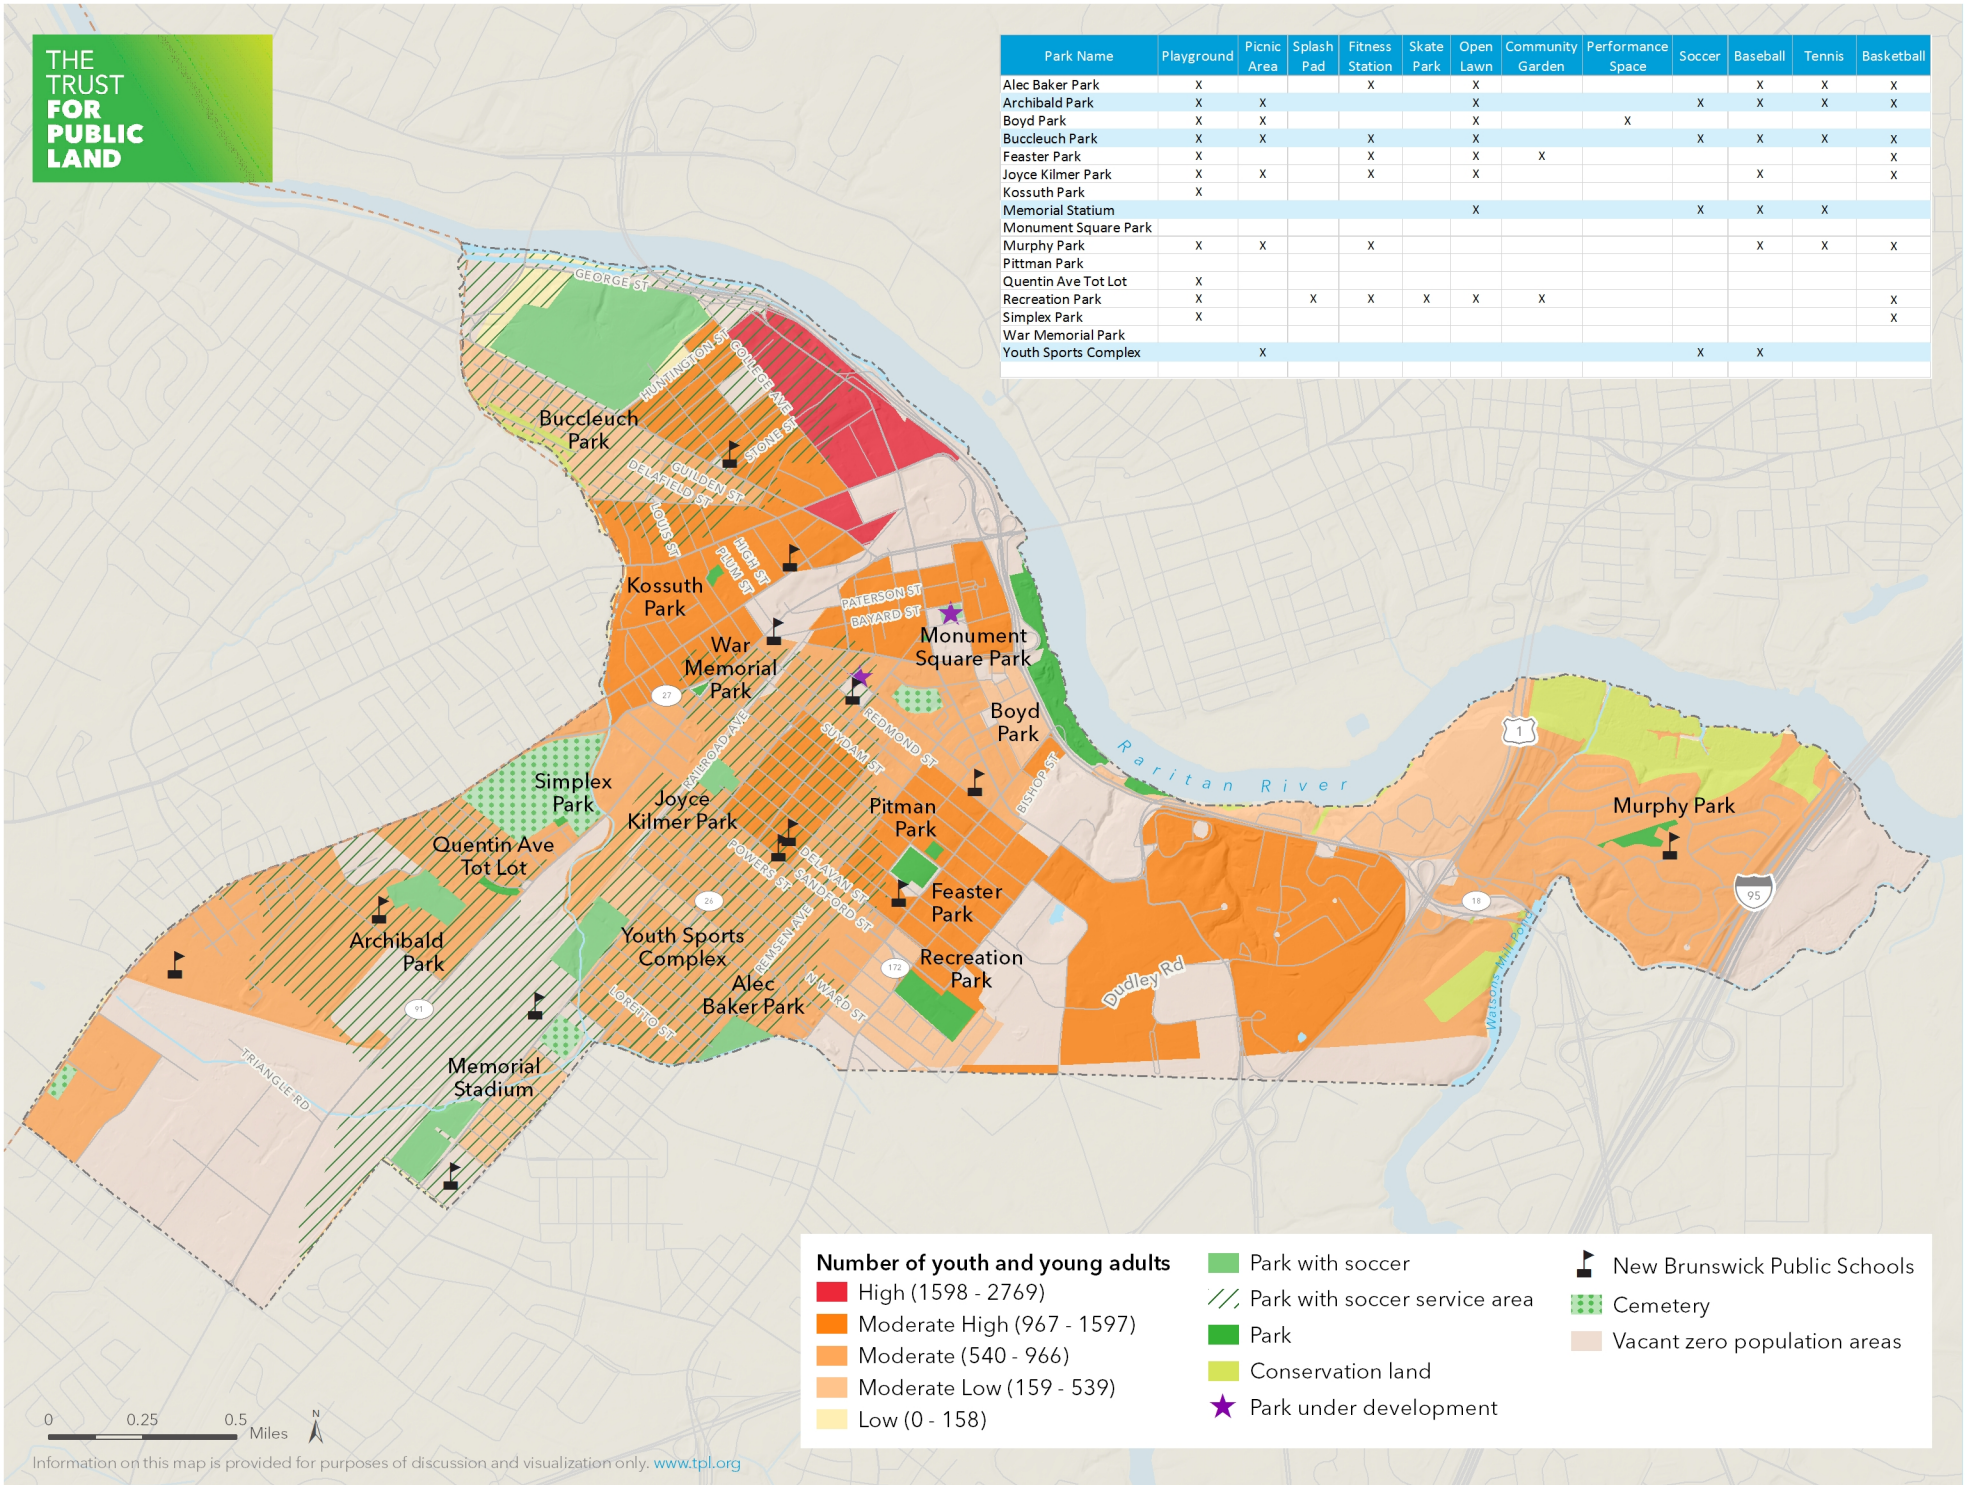

THE TRUST FOR PUBLIC LAND

Park Name	Playground	Picnic Area	Splash Pad	Fitness Station	Skate Park	Open Lawn	Community Garden	Performance Space	Soccer	Baseball	Tennis	Basketball
Alec Baker Park	X			X		X				X	X	X
Archibald Park	X	X				X			X	X	X	X
Boyd Park	X	X				X		X				
Buccleuch Park	X	X		X		X			X	X	X	X
Feaster Park	X			X		X	X					X
Joyce Kilmer Park	X	X		X		X				X		X
Kossuth Park	X											
Memorial Stadium						X			X	X	X	
Monument Square Park												
Murphy Park	X	X		X						X	X	X
Pittman Park												
Quentin Ave Tot Lot	X											
Recreation Park	X		X	X	X	X	X					X
Simplex Park	X											X
War Memorial Park												
Youth Sports Complex		X							X	X		

Number of youth and young adults

- High (1598 - 2769)
- Moderate High (967 - 1597)
- Moderate (540 - 966)
- Moderate Low (159 - 539)
- Low (0 - 158)

- Park with soccer
- Park with soccer service area
- Park
- Conservation land
- Park under development

- New Brunswick Public Schools
- Cemetery
- Vacant zero population areas

Information on this map is provided for purposes of discussion and visualization only. www.tpl.org