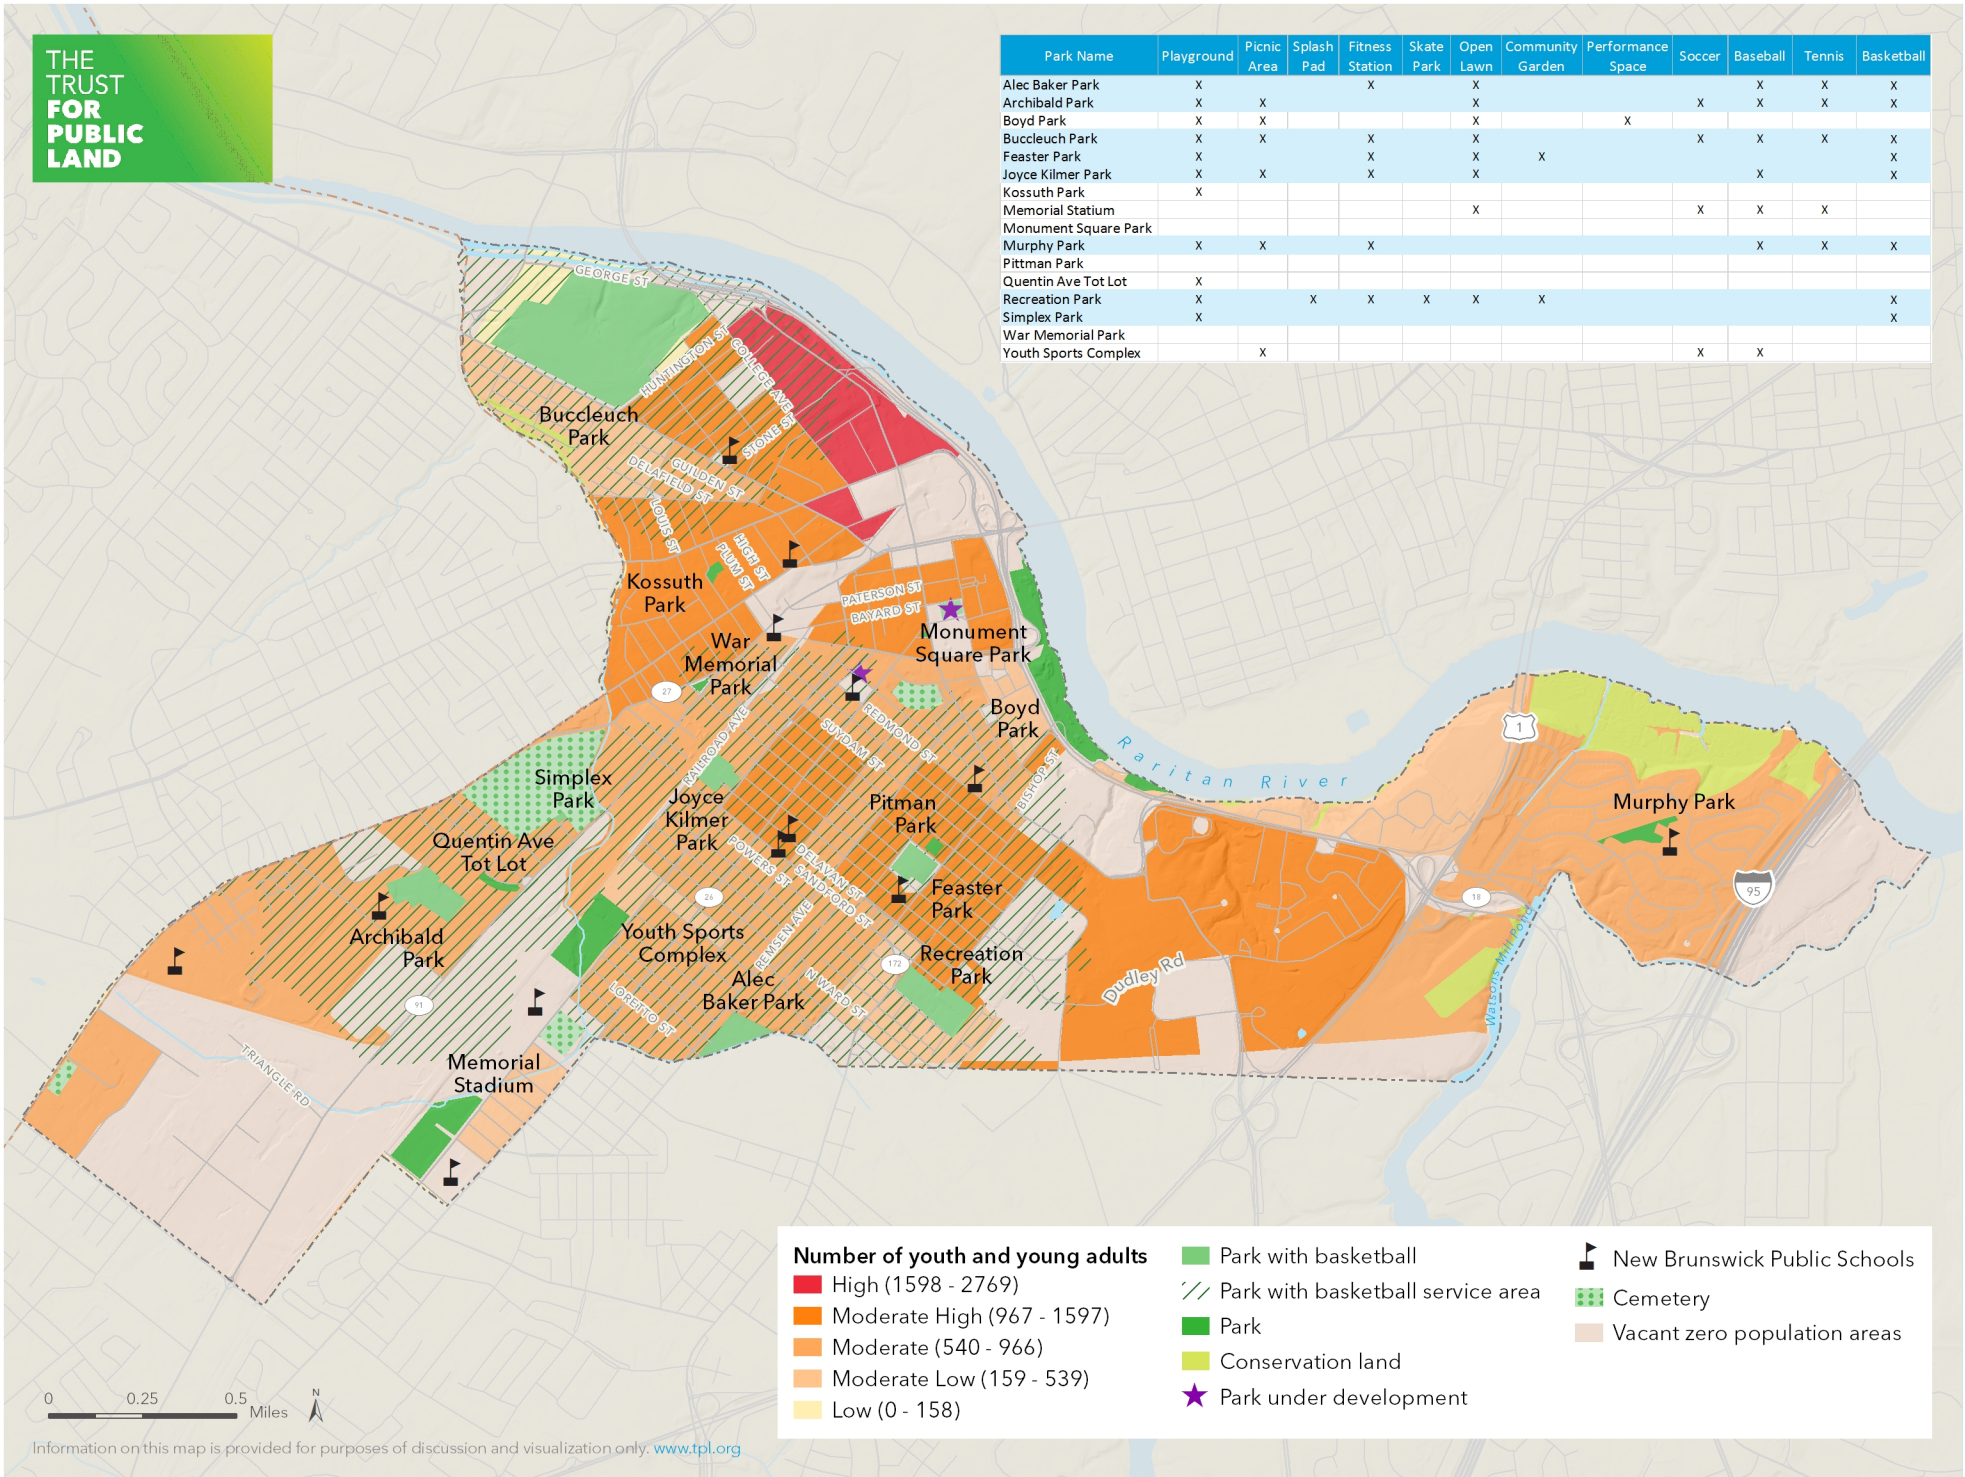

THE TRUST FOR PUBLIC LAND

Park Name	Playground	Picnic Area	Splash Pad	Fitness Station	Skate Park	Open Lawn	Community Garden	Performance Space	Soccer	Baseball	Tennis	Basketball
Alec Baker Park	X			X		X				X	X	X
Archibald Park	X	X				X			X	X	X	X
Boyd Park	X	X				X		X				
Buccleuch Park	X	X		X		X			X	X	X	X
Feaster Park	X			X		X	X					X
Joyce Kilmer Park	X	X		X		X				X		X
Kossuth Park	X											
Memorial Stadium						X			X	X	X	
Monument Square Park												
Murphy Park	X	X		X						X	X	X
Pittman Park												
Quentin Ave Tot Lot	X											
Recreation Park	X		X	X	X	X	X					X
Simplex Park	X											X
War Memorial Park												
Youth Sports Complex		X							X	X		

Number of youth and young adults

- High (1598 - 2769)
- Moderate High (967 - 1597)
- Moderate (540 - 966)
- Moderate Low (159 - 539)
- Low (0 - 158)

- Park with basketball
- Park with basketball service area
- Park
- Conservation land
- Park under development

- New Brunswick Public Schools
- Cemetery
- Vacant zero population areas

0 0.25 0.5 Miles

Information on this map is provided for purposes of discussion and visualization only. www.tpl.org