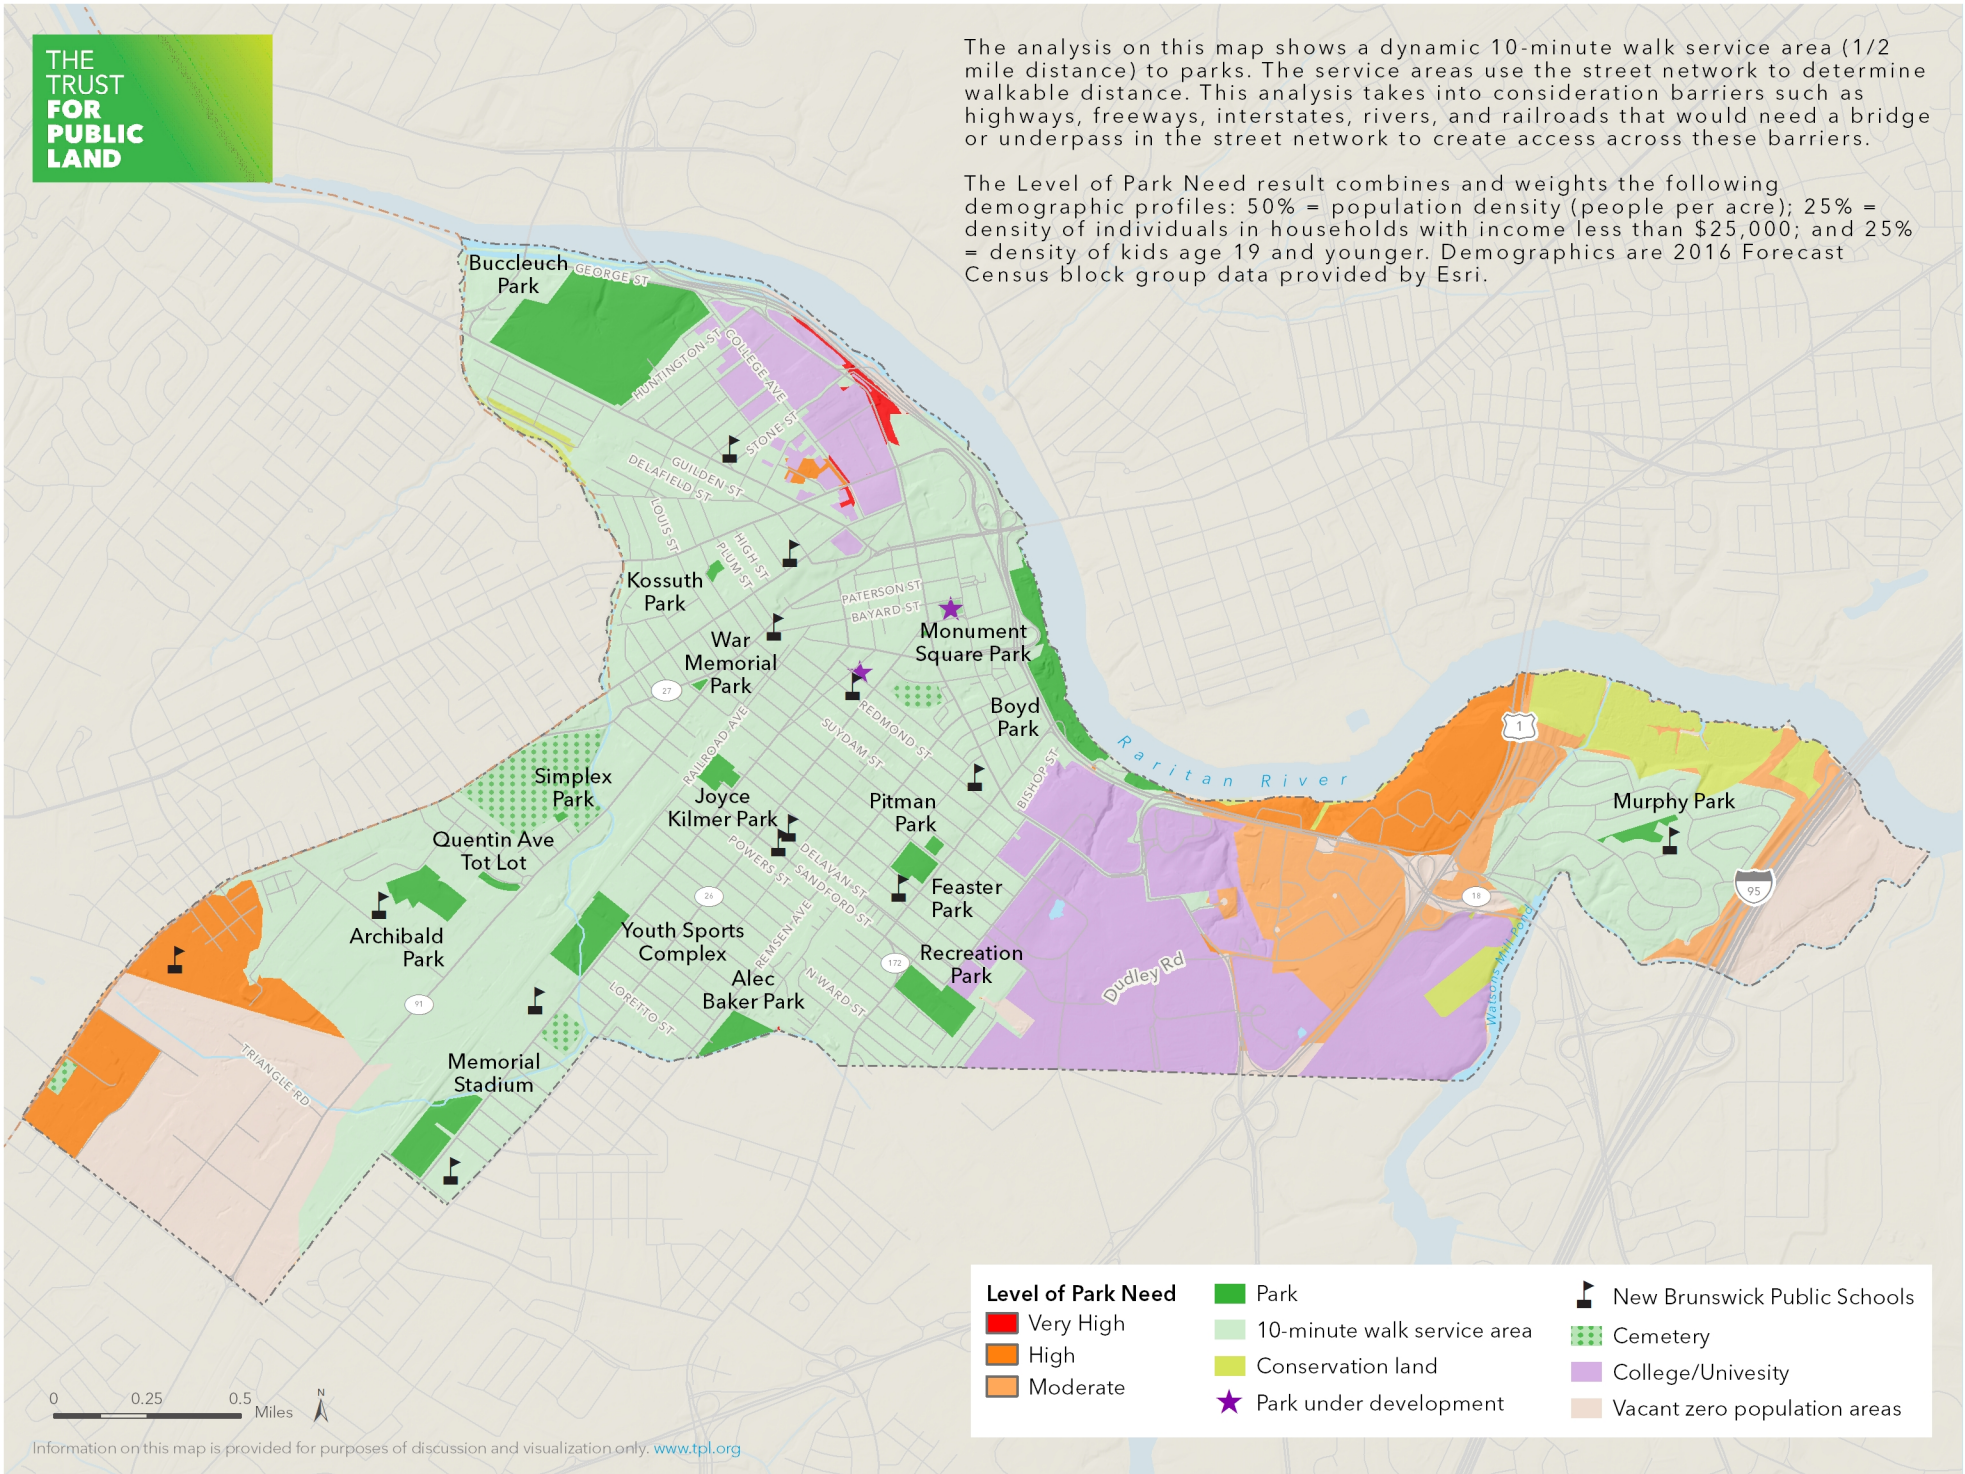

The analysis on this map shows a dynamic 10-minute walk service area (1/2 mile distance) to parks. The service areas use the street network to determine walkable distance. This analysis takes into consideration barriers such as highways, freeways, interstates, rivers, and railroads that would need a bridge or underpass in the street network to create access across these barriers.

The Level of Park Need result combines and weights the following demographic profiles: 50% = population density (people per acre); 25% = density of individuals in households with income less than \$25,000; and 25% = density of kids age 19 and younger. Demographics are 2016 Forecast Census block group data provided by Esri.