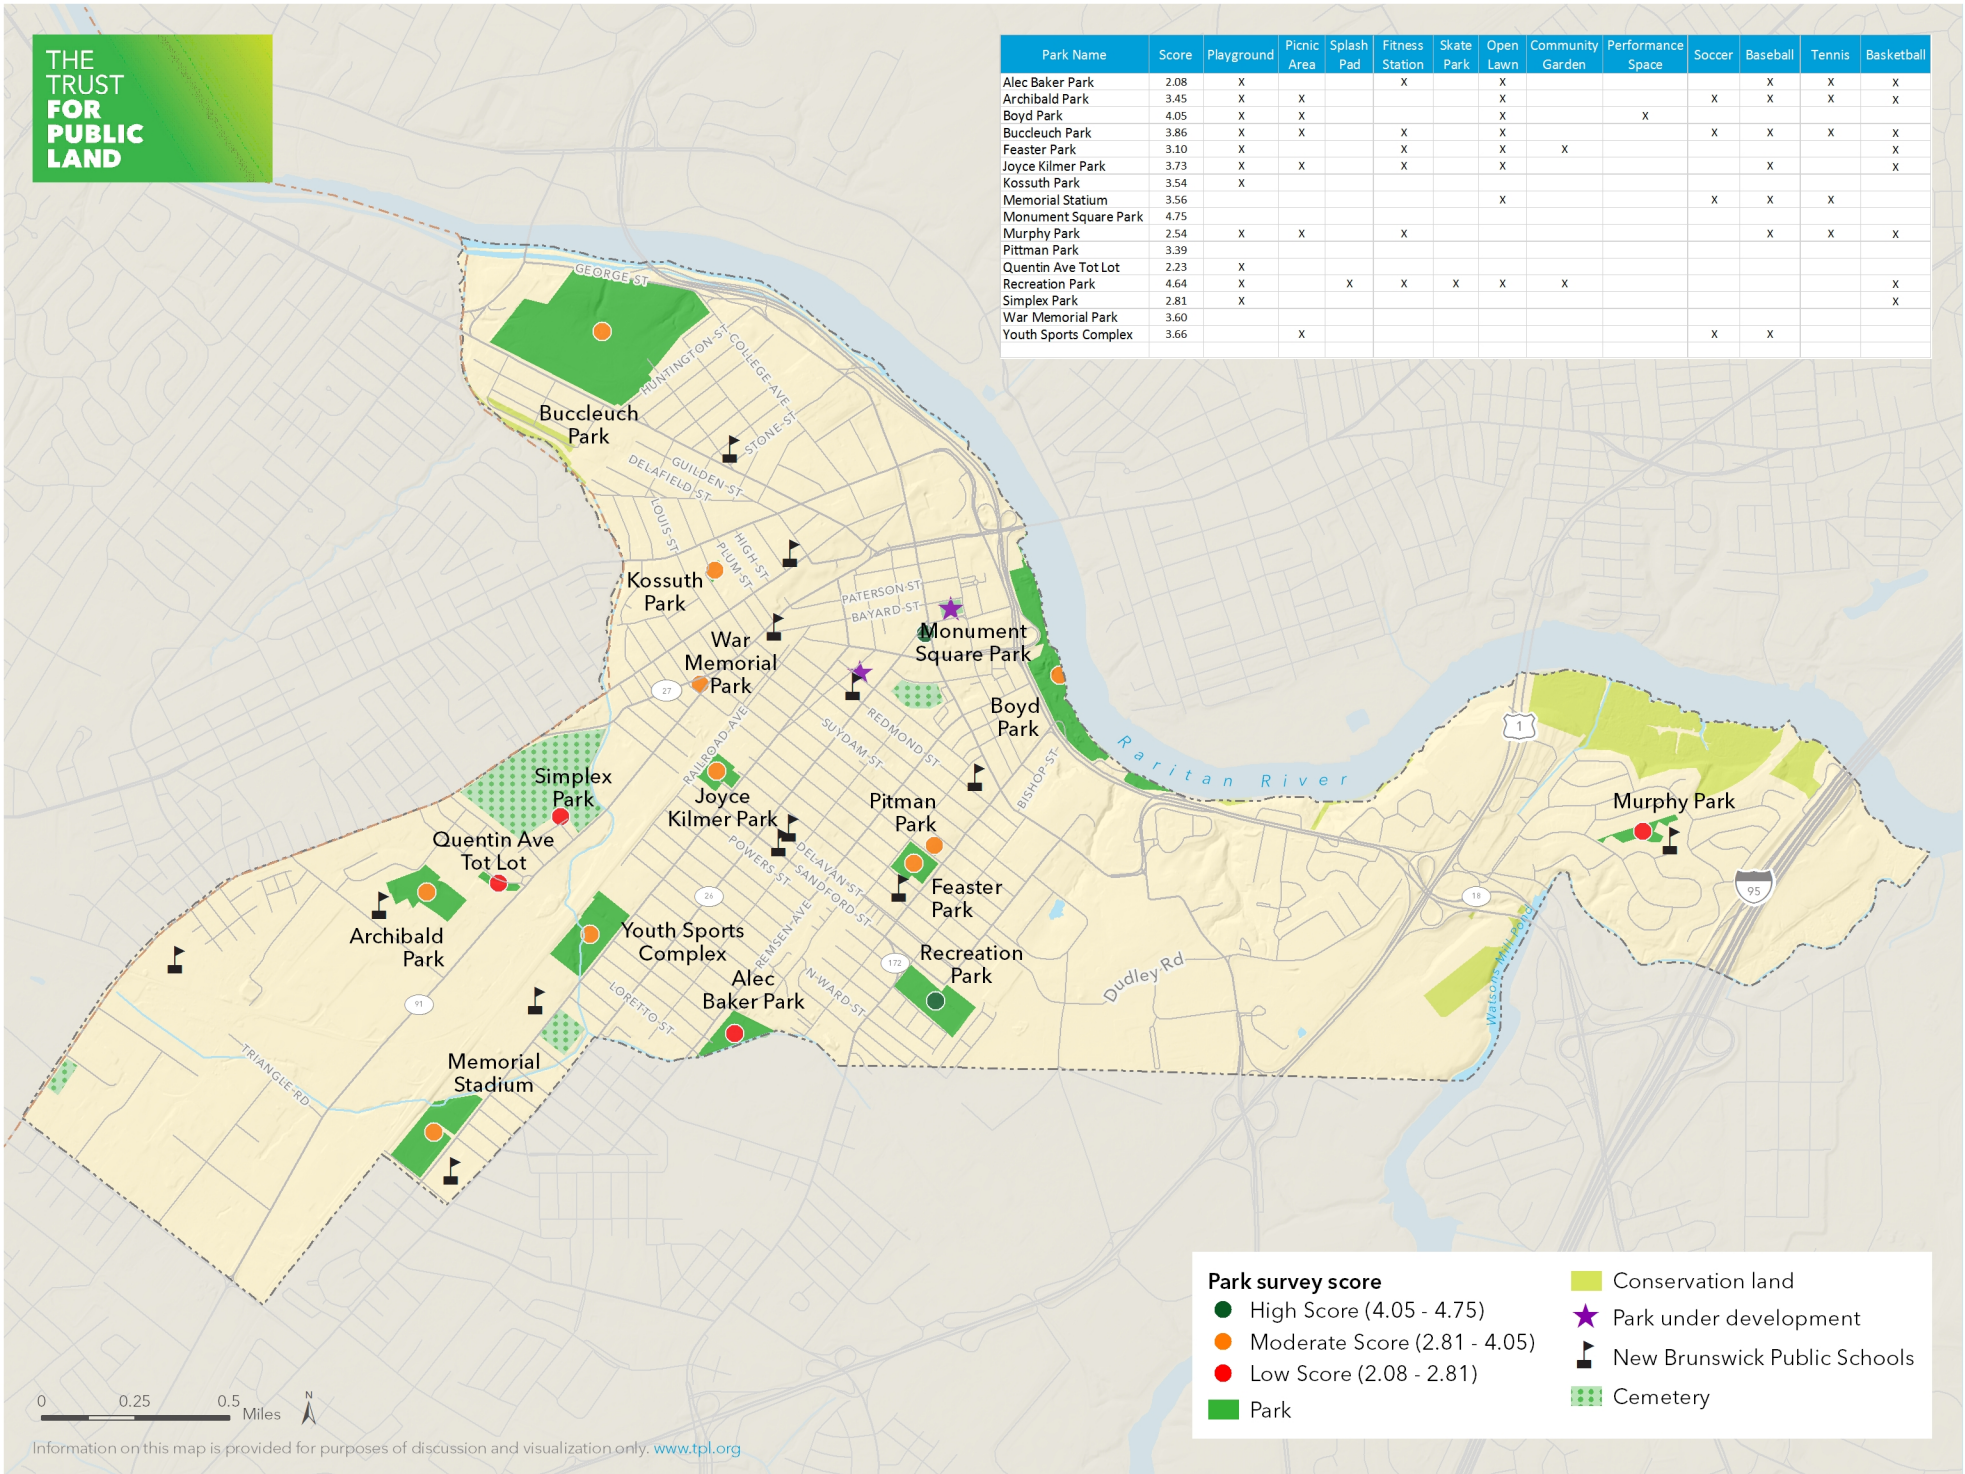

The analysis on this map shows a dynamic 10-minute walk service area (1/2 mile distance) to parks. The service areas use the street network to determine walkable distance. This analysis takes into consideration barriers such as highways, freeways, interstates, rivers, and railroads that would need a bridge or underpass in the street network to create access across these barriers.

The Level of Park Need result combines and weights the following demographic profiles: 50% = population density (people per acre); 25% = density of individuals in households with income less than \$25,000; and 25% = density of kids age 19 and younger. Demographics are 2016 Forecast Census block group data provided by Esri.

Level of Park Need	Park	New Brunswick Public Schools
Very High	10-minute walk service area	Cemetery
High	Conservation land	College/University
Moderate	Park under development	Vacant zero population areas

0 0.25 0.5 Miles

THE TRUST FOR PUBLIC LAND

Park Name	Score	Playground	Picnic Area	Splash Pad	Fitness Station	Skate Park	Open Lawn	Community Garden	Performance Space	Soccer	Baseball	Tennis	Basketball
Alec Baker Park	2.08	X			X		X				X	X	X
Archibald Park	3.45	X	X				X			X	X	X	X
Boyd Park	4.05	X	X				X		X				
Buccleuch Park	3.86	X	X		X		X			X	X	X	X
Feaster Park	3.10	X			X		X	X					X
Joyce Kilmer Park	3.73	X	X		X		X				X		X
Kossuth Park	3.54	X											
Memorial Stadium	3.56						X			X	X	X	
Monument Square Park	4.75										X	X	
Murphy Park	2.54	X	X		X						X	X	X
Pittman Park	3.39												
Quentin Ave Tot Lot	2.23	X											
Recreation Park	4.64	X		X	X	X	X	X					X
Simplex Park	2.81	X											X
War Memorial Park	3.60												
Youth Sports Complex	3.66		X							X	X		