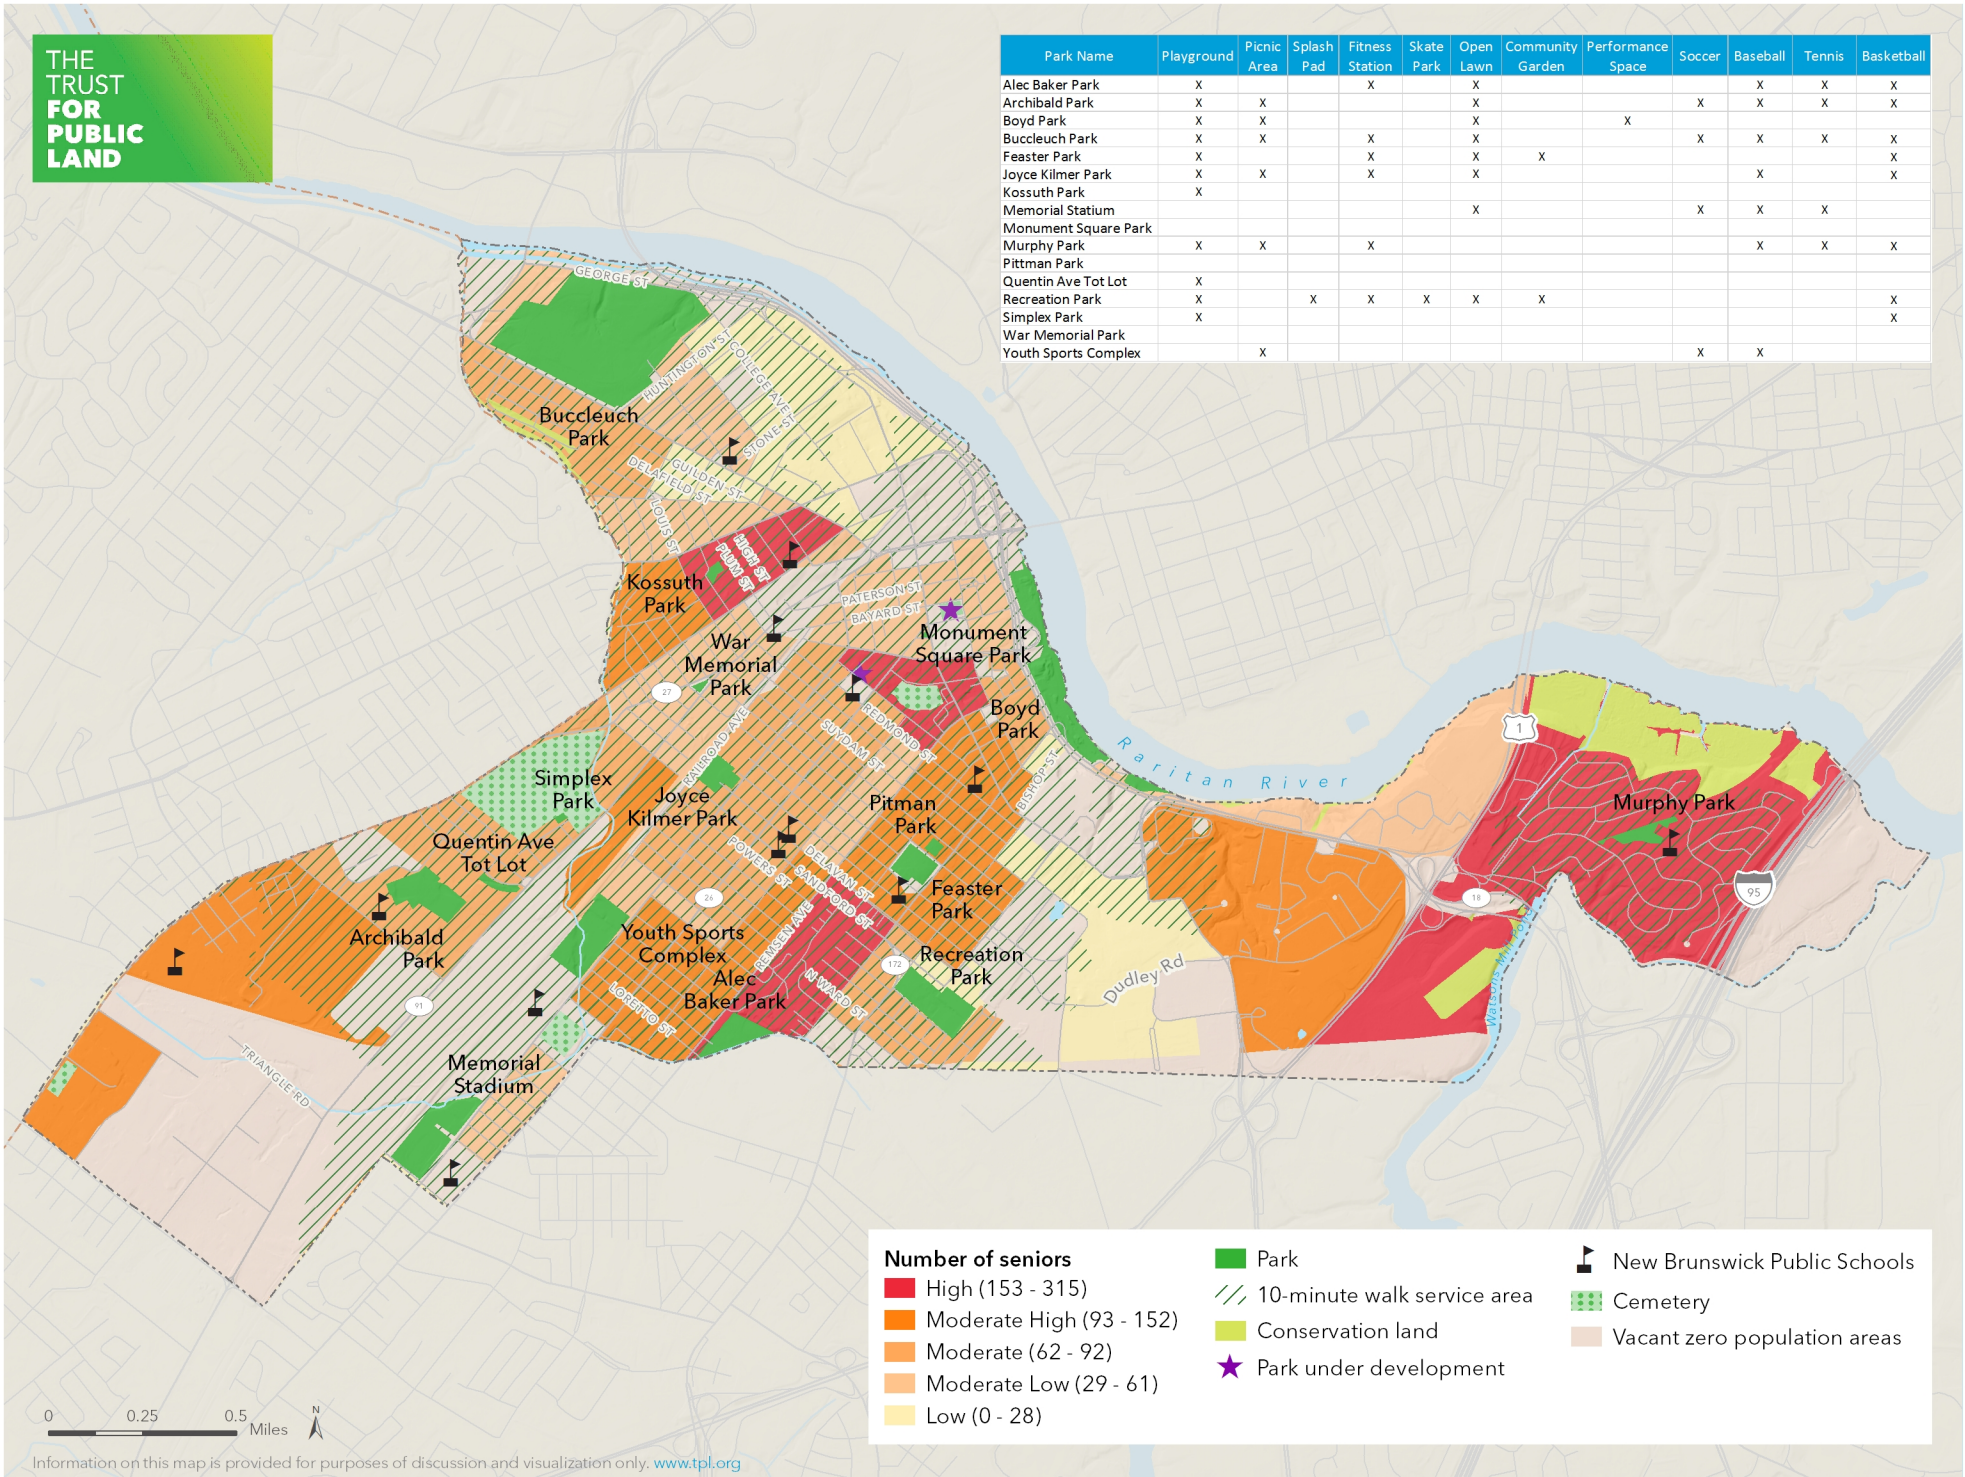

THE TRUST FOR PUBLIC LAND

Park Name	Playground	Picnic Area	Splash Pad	Fitness Station	Skate Park	Open Lawn	Community Garden	Performance Space	Soccer	Baseball	Tennis	Basketball
Alec Baker Park	X			X		X				X	X	X
Archibald Park	X	X				X			X	X	X	X
Boyd Park	X	X				X		X				
Buccleuch Park	X	X		X		X		X	X	X	X	X
Feaster Park	X			X		X	X					X
Joyce Kilmer Park	X	X		X		X				X		X
Kossuth Park	X											
Memorial Stadium						X			X	X	X	
Monument Square Park												
Murphy Park	X	X		X						X	X	X
Pittman Park												
Quentin Ave Tot Lot	X											
Recreation Park	X		X	X	X	X	X					X
Simplex Park	X											X
War Memorial Park												
Youth Sports Complex		X							X	X		

Number of seniors

- High (153 - 315)
- Moderate High (93 - 152)
- Moderate (62 - 92)
- Moderate Low (29 - 61)
- Low (0 - 28)

Legend:

- Park
- 10-minute walk service area
- Conservation land
- Park under development
- New Brunswick Public Schools
- Cemetery
- Vacant zero population areas

Information on this map is provided for purposes of discussion and visualization only. www.tpl.org