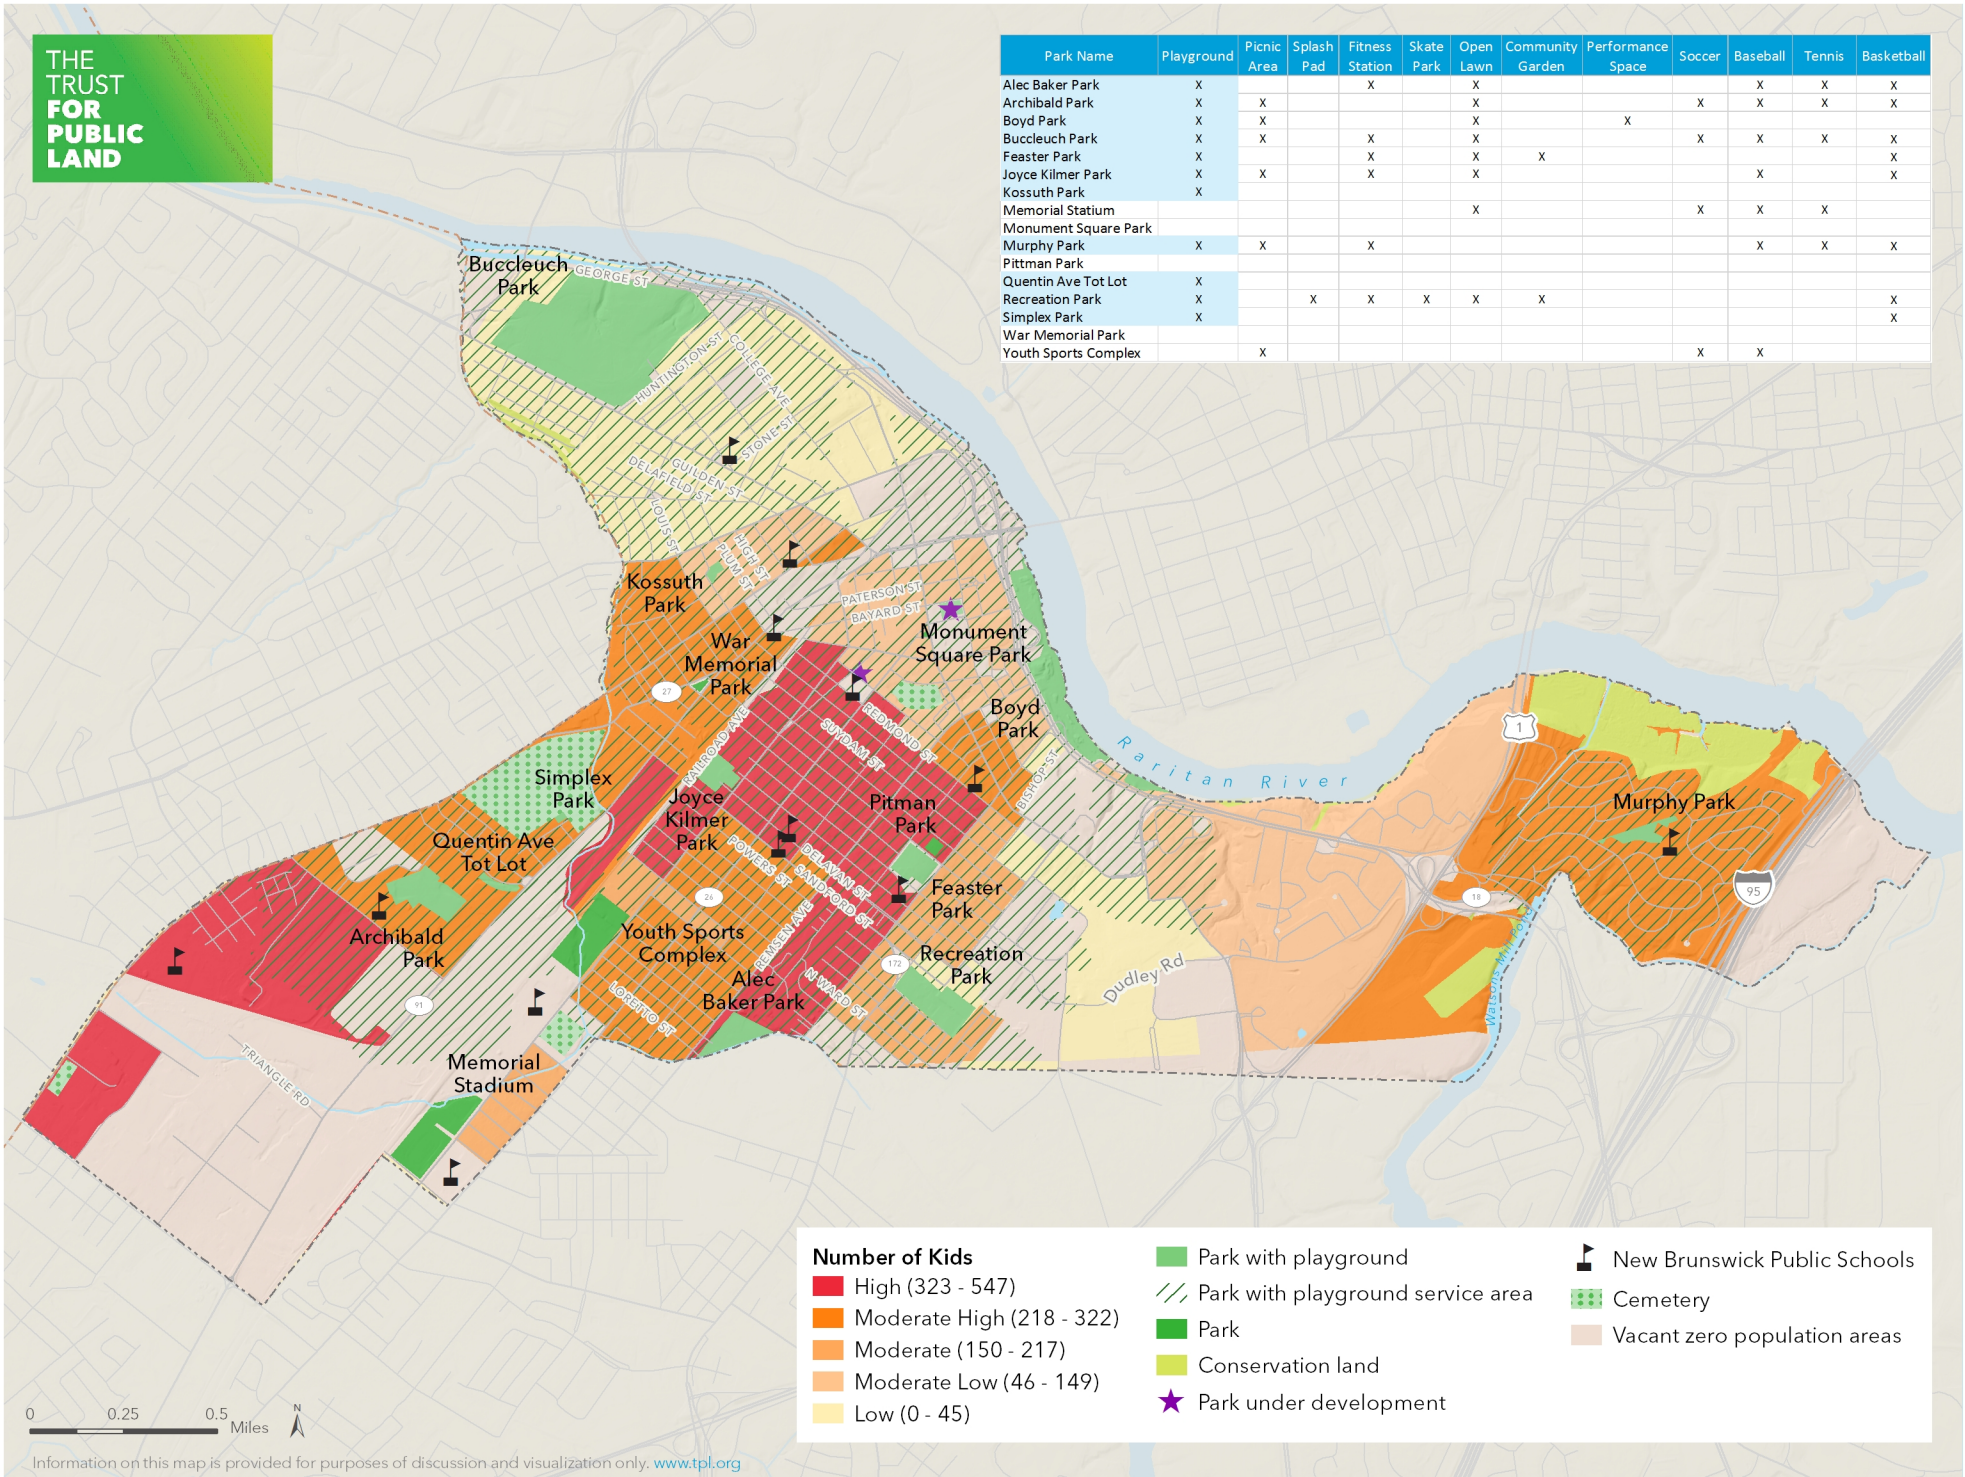

THE TRUST FOR PUBLIC LAND

Park Name	Playground	Picnic Area	Splash Pad	Fitness Station	Skate Park	Open Lawn	Community Garden	Performance Space	Soccer	Baseball	Tennis	Basketball
Alec Baker Park	X			X		X				X	X	X
Archibald Park	X	X				X			X	X	X	X
Boyd Park	X	X				X		X				
Buccleuch Park	X	X		X		X			X	X	X	X
Feaster Park	X			X		X	X					X
Joyce Kilmer Park	X	X		X		X				X		X
Kossuth Park	X											
Memorial Stadium						X			X	X	X	
Monument Square Park												
Murphy Park	X	X		X						X	X	X
Pittman Park												
Quentin Ave Tot Lot	X											
Recreation Park	X		X	X	X	X	X					X
Simplex Park	X											X
War Memorial Park												
Youth Sports Complex		X							X	X		

Number of Kids

- High (323 - 547)
- Moderate High (218 - 322)
- Moderate (150 - 217)
- Moderate Low (46 - 149)
- Low (0 - 45)

- Park with playground
- Park with playground service area
- Park
- Conservation land
- Park under development

- New Brunswick Public Schools
- Cemetery
- Vacant zero population areas

0 0.25 0.5 Miles

Information on this map is provided for purposes of discussion and visualization only. www.tpl.org