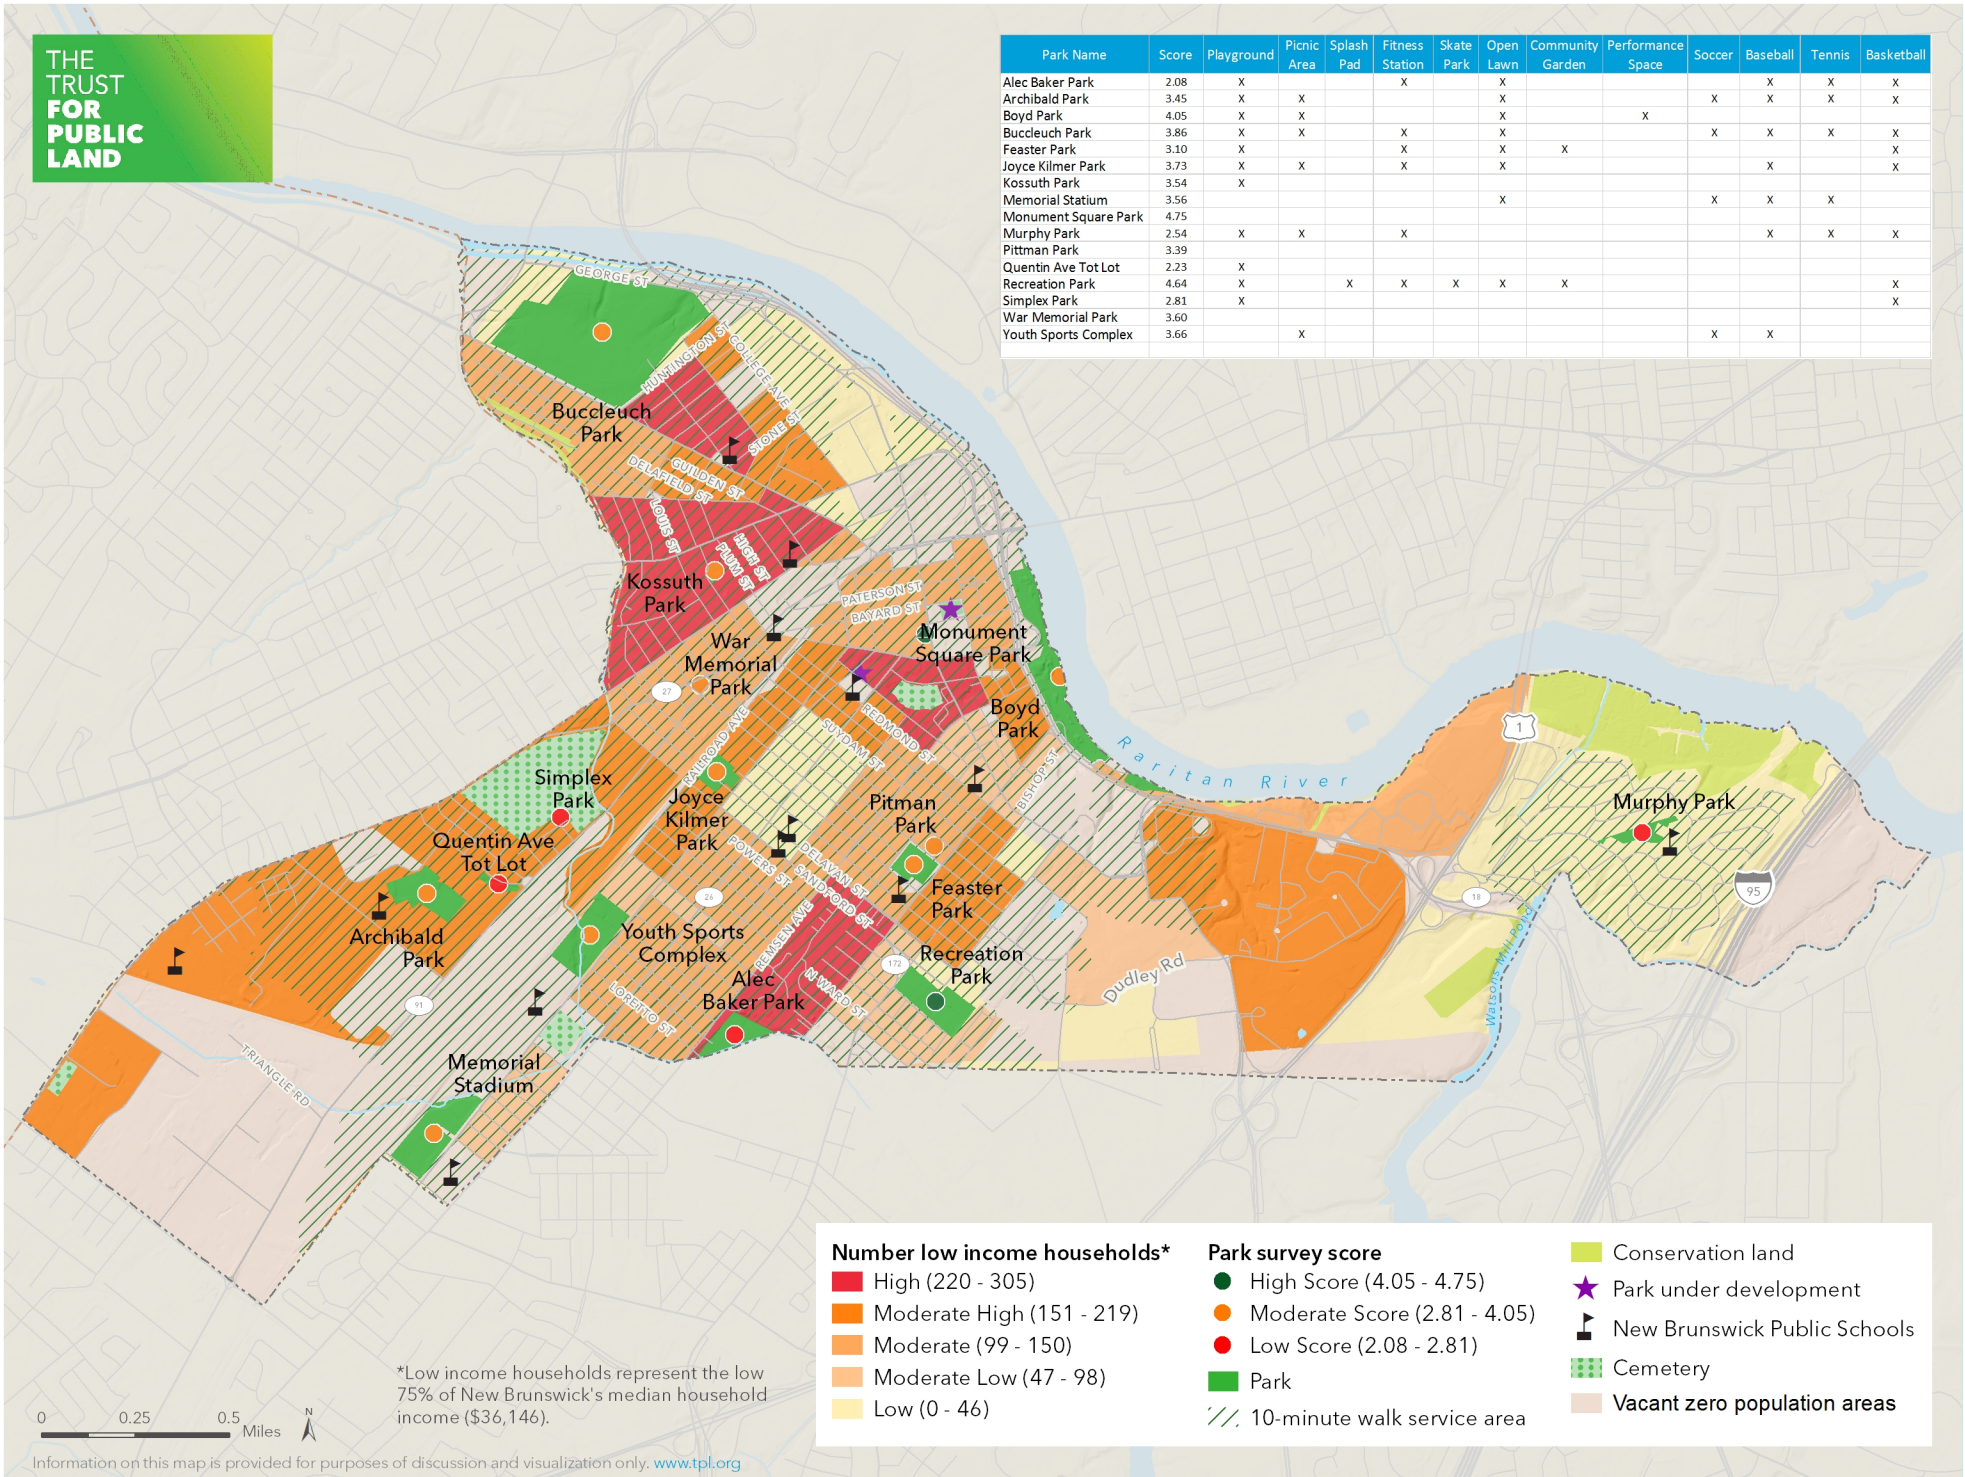

Park Name	Playground	Picnic Area	Splash Pad	Fitness Station	Skate Park	Open Lawn	Community Garden	Performance Space	Soccer	Baseball	Tennis	Basketball
Alec Baker Park	X			X		X				X	X	X
Archibald Park	X	X				X			X	X	X	X
Boyd Park	X	X				X		X				
Buccleuch Park	X	X		X		X		X	X	X	X	X
Feaster Park	X			X		X	X					X
Joyce Kilmer Park	X	X		X		X				X		X
Kossuth Park	X											
Memorial Stadium						X			X	X	X	
Monument Square Park												
Murphy Park	X	X		X						X	X	X
Pittman Park												
Quentin Ave Tot Lot	X											
Recreation Park	X		X	X	X	X	X					X
Simplex Park	X											X
War Memorial Park												
Youth Sports Complex		X							X	X		

Number of seniors

- High (153 - 315)
- Moderate High (93 - 152)
- Moderate (62 - 92)
- Moderate Low (29 - 61)
- Low (0 - 28)

Legend:

- Park
- 10-minute walk service area
- Conservation land
- Park under development
- New Brunswick Public Schools
- Cemetery
- Vacant zero population areas

Information on this map is provided for purposes of discussion and visualization only. www.tpl.org

THE TRUST FOR PUBLIC LAND

Park Name	Score	Playground	Picnic Area	Splash Pad	Fitness Station	Skate Park	Open Lawn	Community Garden	Performance Space	Soccer	Baseball	Tennis	Basketball
Alec Baker Park	2.08	X			X		X				X	X	X
Archibald Park	3.45	X	X				X			X	X	X	X
Boyd Park	4.05	X	X				X		X				
Buccleuch Park	3.86	X	X		X		X		X	X	X	X	X
Feaster Park	3.10	X			X		X	X					X
Joyce Kilmer Park	3.73	X	X		X		X				X		X
Kossuth Park	3.54	X									X		
Memorial Stadium	3.56						X			X	X	X	
Monument Square Park	4.75										X	X	
Murphy Park	2.54	X	X		X						X	X	X
Pittman Park	3.39												
Quentin Ave Tot Lot	2.23	X											
Recreation Park	4.64	X		X	X	X	X	X					X
Simplex Park	2.81	X											X
War Memorial Park	3.60												
Youth Sports Complex	3.66		X							X	X		