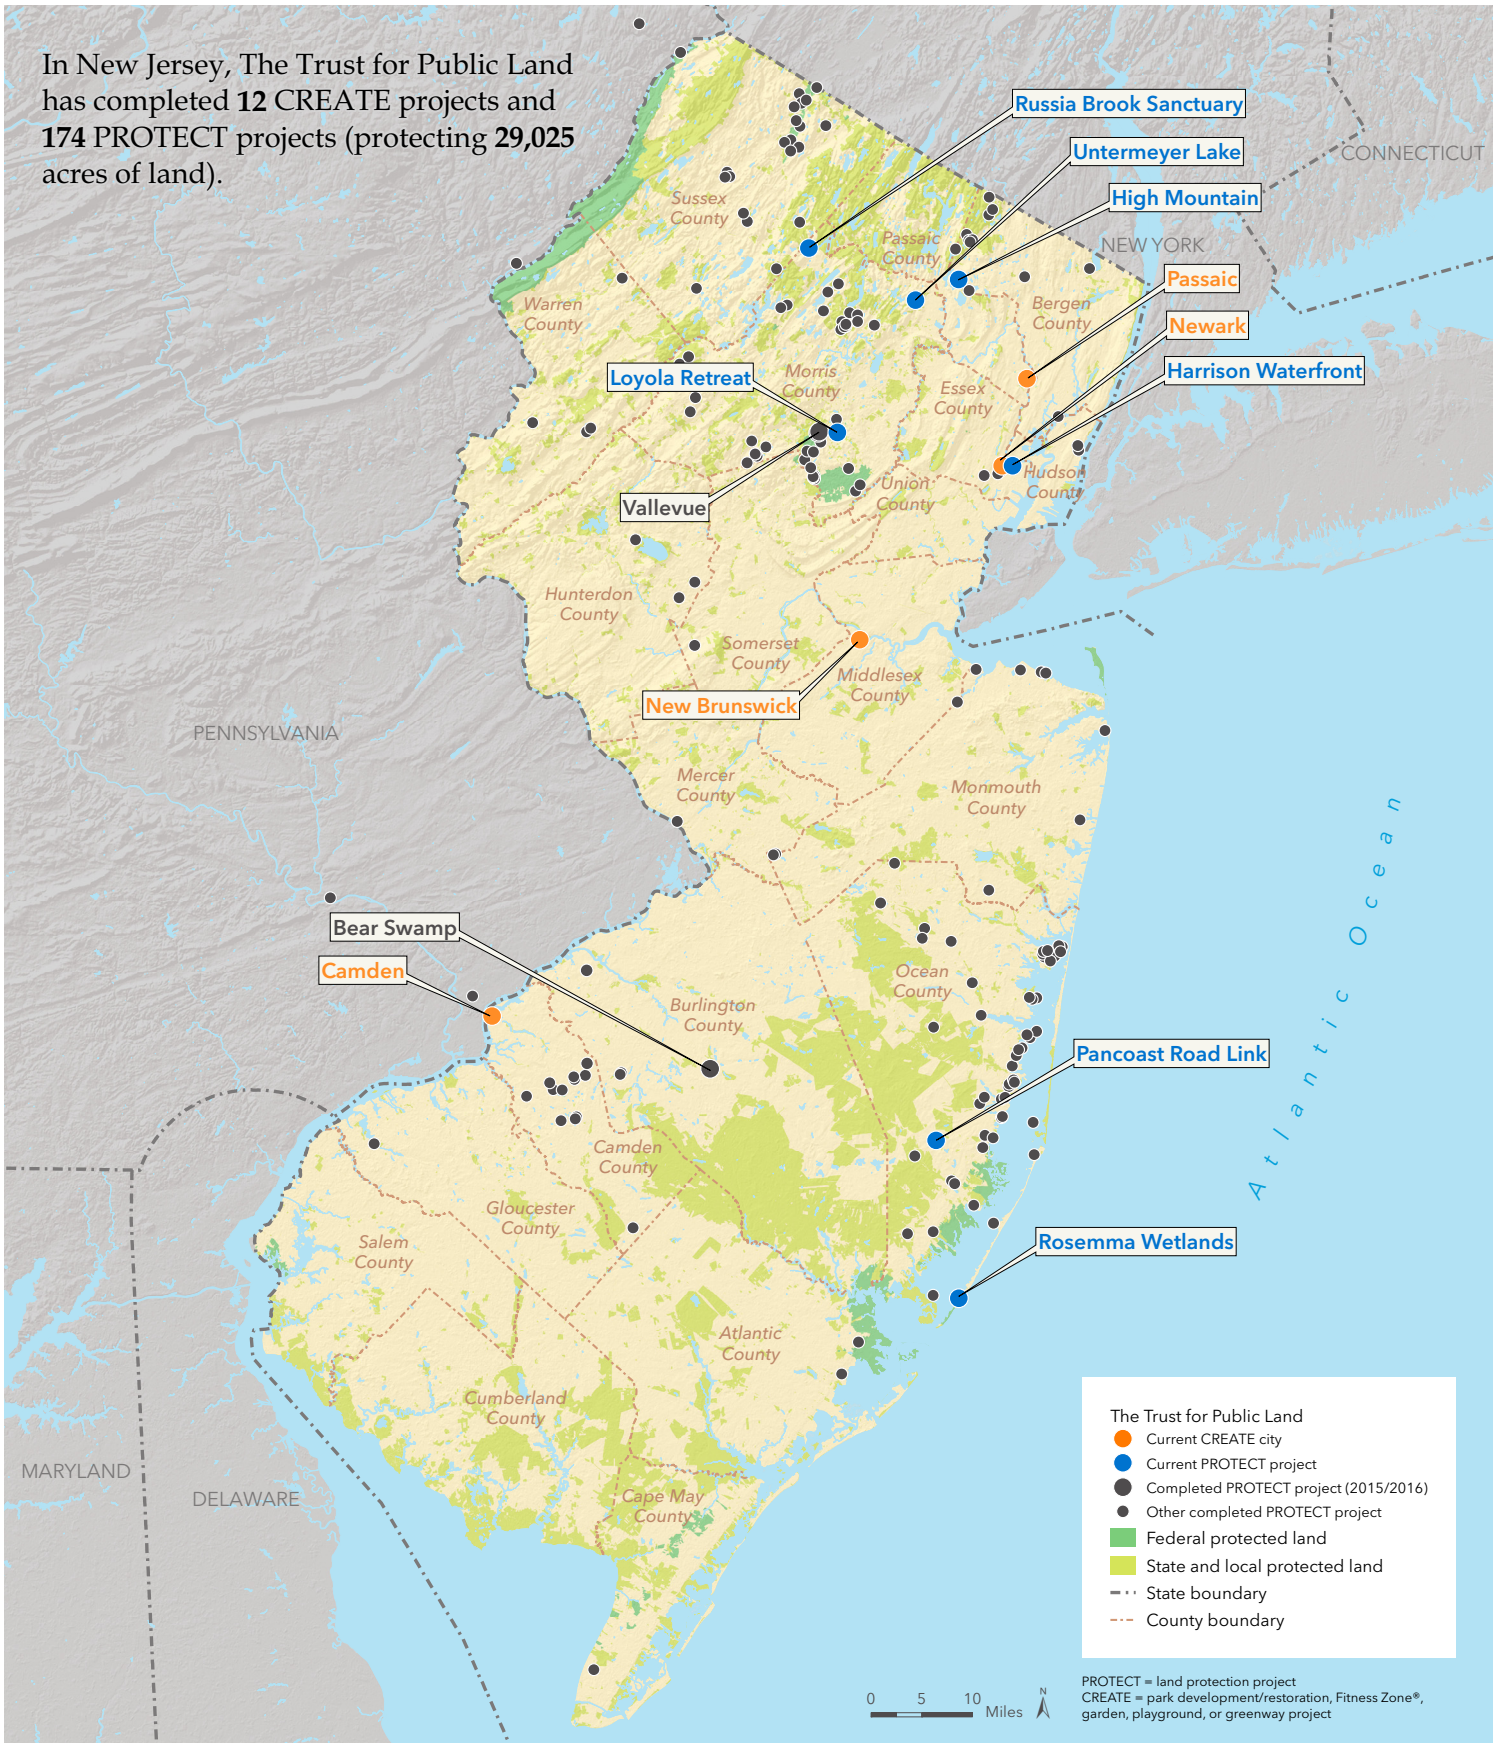

In New Jersey, The Trust for Public Land has completed 12 CREATE projects and 174 PROTECT projects (protecting 29,025 acres of land).

# New Jersey

## CURRENT AND COMPLETED PROJECTS

December 1, 2016. Copyright © The Trust for Public Land. The Trust for Public Land and The Trust for Public Land logo are federally registered marks of The Trust for Public Land. Information on this map is provided for purposes of discussion and visualization only. [www.tpl.org](http://www.tpl.org)