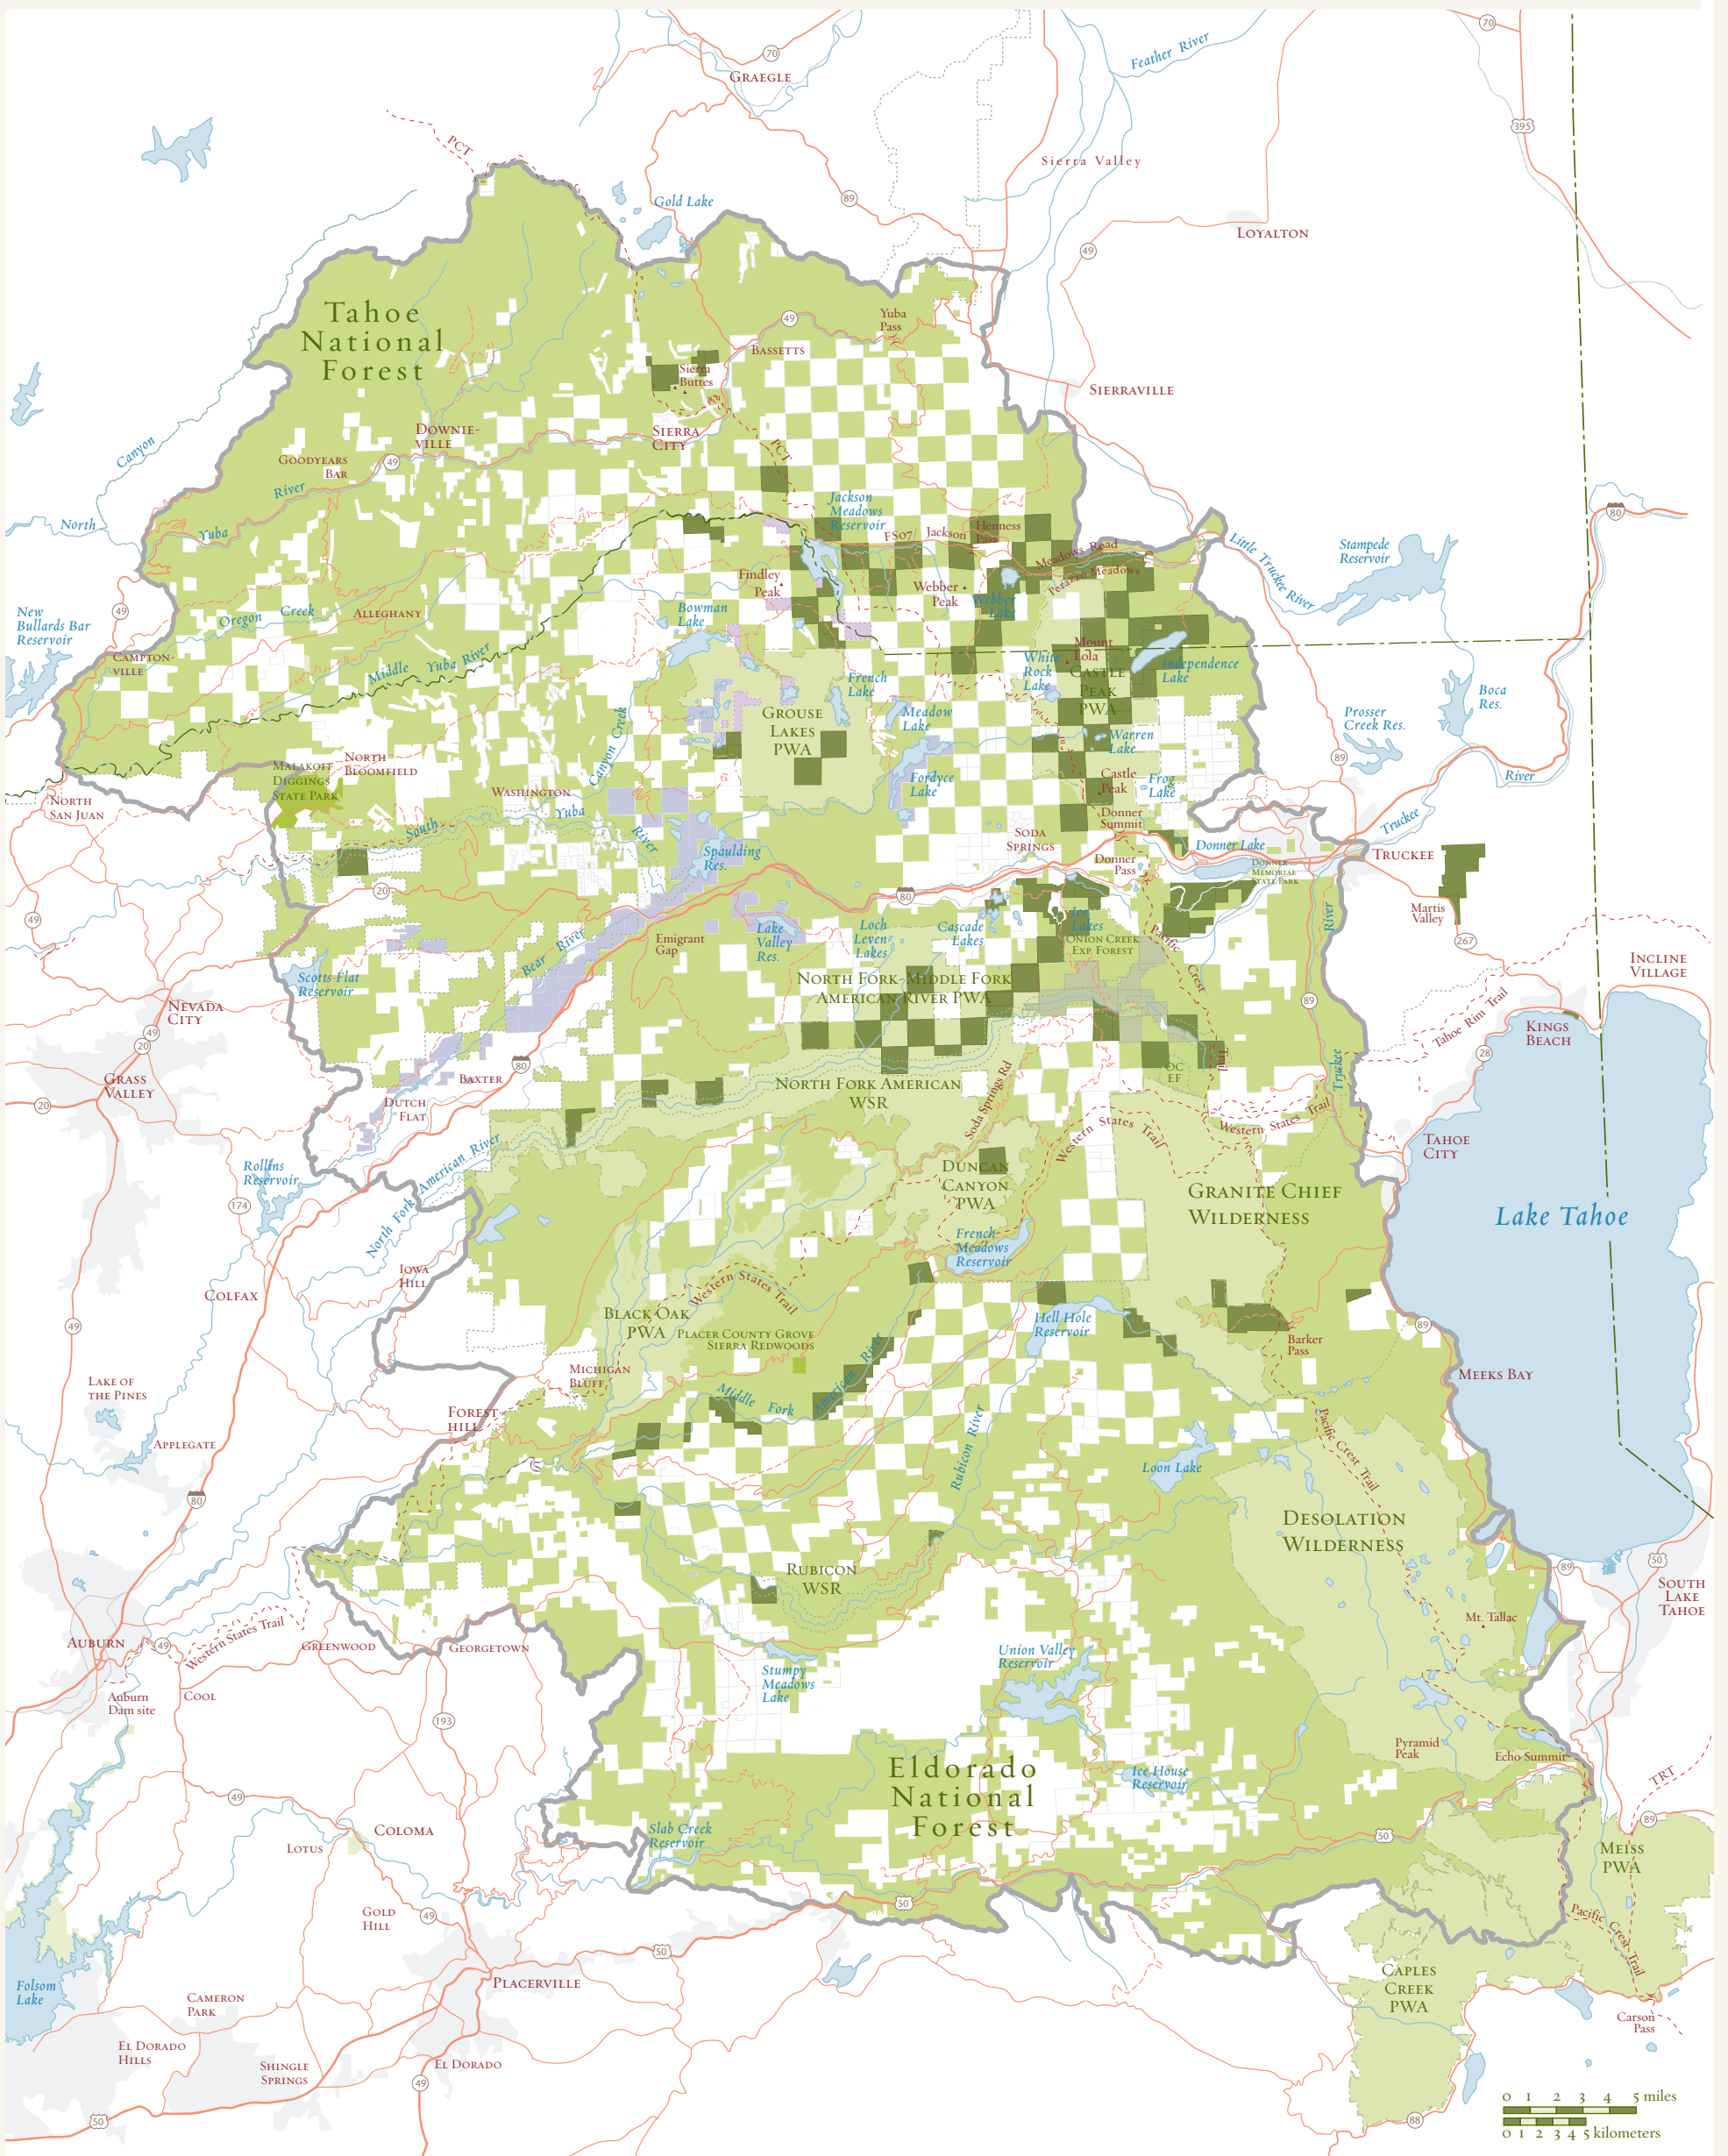

THE TRUST for PUBLIC LAND'S SIERRA CHECKERBOARD INITIATIVE

THE TRUST for PUBLIC LAND

CONSERVING LAND FOR PEOPLE

- Completed TPL Project
- Private protected open space (TPL-assisted)
- Other private protected open space
- National Forest
- Wilderness or Proposed Wilderness Area (PWA)
- Wild and Scenic River (WSR)
- Other public protected open space

- Sierra Nevada Checkerboard Initiative boundary
- Regional Trails
- Private land
- PG&E
- Nevada Irrigation District
- Urban/built-up area

February 1, 2013