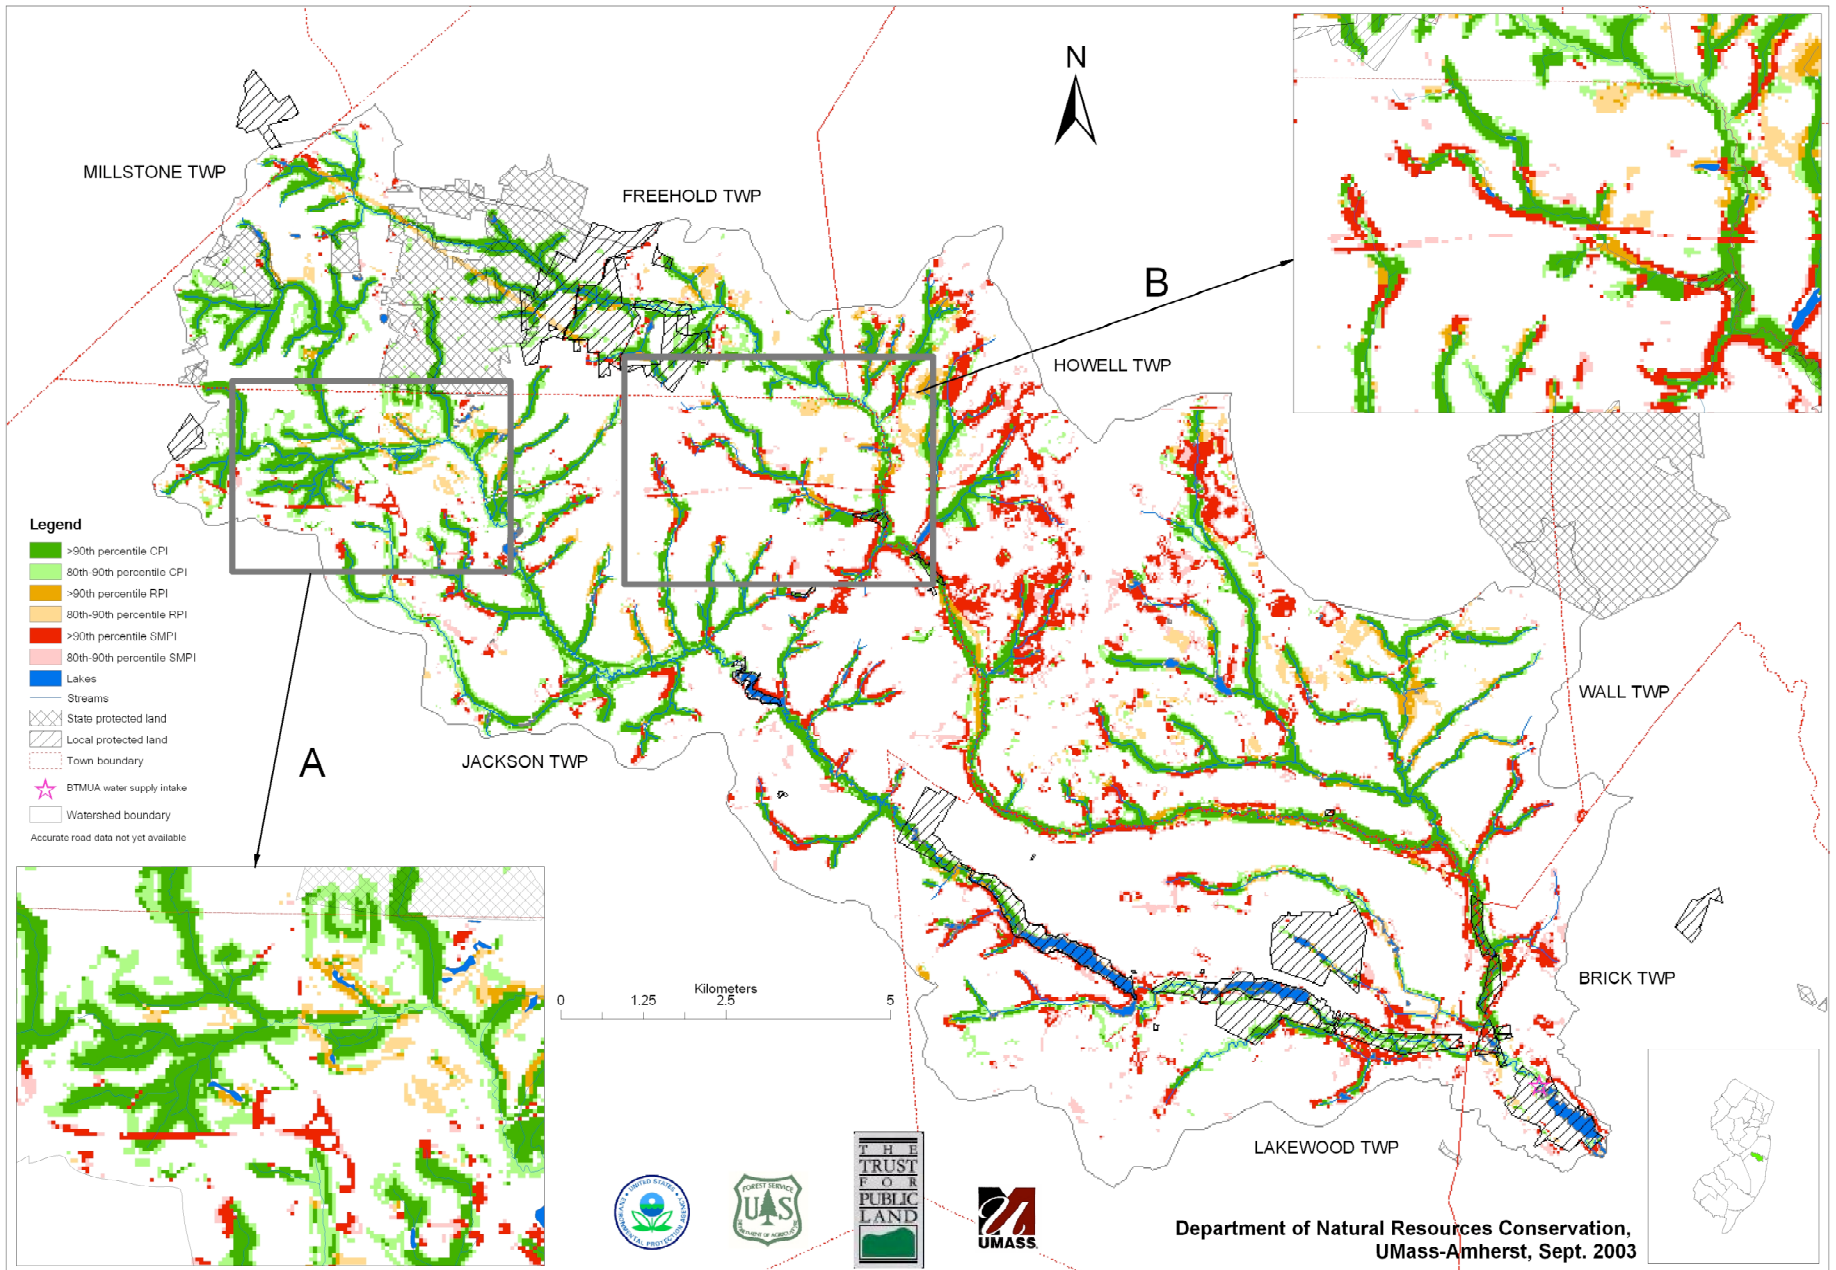

Metedeconk River Watershed (NJ) : Highest Priority Lands

Metedeconk River Watershed (NJ)